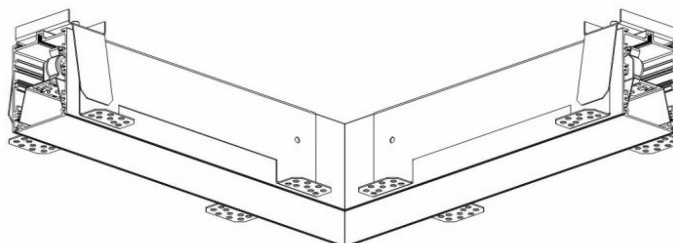

# ELEGANTE SYSTEM LED CONNECTOR L 315X315MM 700LM OPAL IP40 830 (8W)

DETAILED CARD

## CHARACTERISTICS

ELEGANTE LED SYSTEM is a modern office fixture designed for flush mounting. It provides a combination of high light parameters and a modern decorative effect. The optical design has been designed using an iridescent diaphragm with high permeability and uniform light distribution. Available system switches allow for the design of concealed light lines in various configurations (T, X, L). The advantage of the system's roofs is the lampshade without connections to max. length 25m.

## TECHNICAL PARAMETERS TABLE

Light source:	LED module	Impact resistance:	IK04
Nominal power [W]:	8	Ingress protection:	IP40/20
Rated power of the luminaire [W]:	10.33	Mounting version:	recessed
Supply voltage [V]:	220-240	Working temperature [°C]:	from -20 to +35
Frequency [Hz]:	50 - 60	Accessories included:	diffuser
Source luminous flux [lm]*:	1223	Through wiring:	3x2.5
Luminous flux [lm]:	700	Net weight [kg]:	1.600
Luminous efficacy [lm/W]:	67	Gross weight [kg]:	1.900
Energy efficiency class:	G	Index:	388460
Electrical protection class:	I	EAN:	5905963388460
Colour temperature [K]:	3000	Category type:	systems
Colour rendering index:	>80	Version:	L connector
SDCM:	≤ 3	Product line:	SYSTEM 16W/8W
Power factor:	0.75	Light distribution type:	open space
Diffuser material:	PC	Kolejność:	D
Diffuser type:	OPAL	ETIM class:	EC000282
Diffuser colour:	white	CE certificate:	<a href="#">244/2023</a>
Material of the body:	aluminium	Photobiological safety:	Risk Group 1 (no photobiological hazard under normal behavioral limitation)
Colour of the body:	silver	Warranty [years]:	5
Dimensions (H/W/T/S) [mm]:	315/315/65	Manual:	<a href="#">Download PDF</a>
Mounting dimensions [mm]:	315/55/315/55		