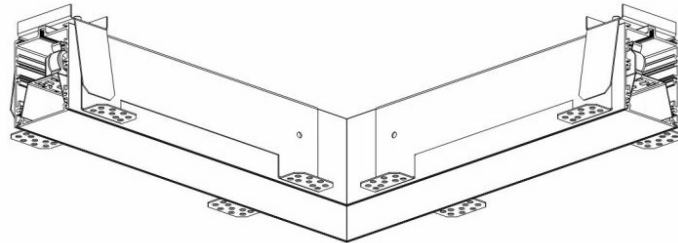

ELEGANTE SYSTEM LED CONNECTOR L 315X315MM

1200LM OPAL IP40 840 (15W)

DETAILED CARD

TECHNICAL PARAMETERS

Index:	388026
Ingress protection:	IP40/20
Impact resistance:	IK04
Nominal power [W]:	15
Luminous flux [lm]*:	1200
Colour temperature [K]:	4000
SDCM:	≤ 3
Energy efficiency class:	G
Material of the body:	aluminium
Colour of the body:	silver

CHARACTERISTICS

ELEGANTE LED SYSTEM is a modern office fixture designed for flush mounting. It provides a combination of high light parameters and a modern decorative effect. The optical design has been designed using an iridescent diaphragm with high permeability and uniform light distribution. Available system switches allow for the design of concealed light lines in various configurations (T, X, L). The advantage of the system's roofs is the lampshade without connections to max. length 25m.

APPLICATION

The luminaire is dedicated for internal use. For use in office and commercial facilities, in particular in representative rooms.