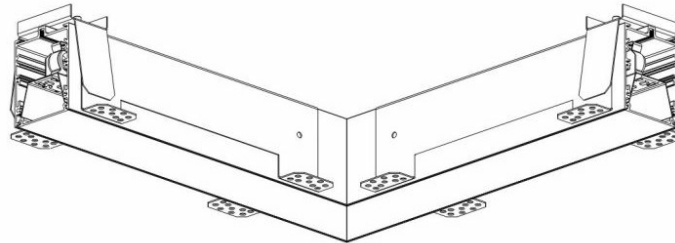

ELEGANTE SYSTEM LED CONNECTOR L 315X315MM

1200LM OPAL IP40 840 (15W)

DETAILED CARD

TECHNICAL PARAMETERS

Index:	388026
Ingress protection:	IP40/20
Impact resistance:	IK04
Nominal power [W]:	15
Luminous flux [lm]*:	1200
Colour temperature [K]:	4000
SDCM:	≤ 3
Energy efficiency class:	G
Material of the body:	aluminium
Colour of the body:	silver

CHARACTERISTICS

ELEGANTE LED SYSTEM is a modern office fixture designed for flush mounting. It provides a combination of high light parameters and a modern decorative effect. The optical design has been designed using an iridescent diaphragm with high permeability and uniform light distribution. Available system switches allow for the design of concealed light lines in various configurations (T, X, L). The advantage of the system's roofs is the lampshade without connections to max. length 25m.