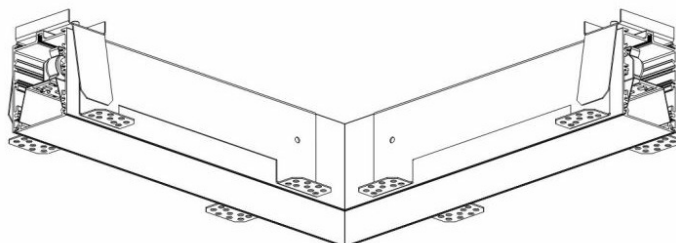

ELEGANTE SYSTEM LED CONNECTOR L 315X315MM

1200LM OPAL IP40 830 (15W)

DETAILED CARD

TECHNICAL PARAMETERS

Index:	388347
Ingress protection:	IP40/20
Impact resistance:	IK04
Nominal power [W]:	15
Luminous flux [lm]*:	1200
Colour temperature [K]:	3000
SDCM:	≤ 3
Energy efficiency class:	G
Material of the body:	aluminium
Colour of the body:	silver

CHARACTERISTICS

ELEGANTE LED SYSTEM is a modern office fixture designed for flush mounting. It provides a combination of high light parameters and a modern decorative effect. The optical design has been designed using an iridescent diaphragm with high permeability and uniform light distribution. Available system switches allow for the design of concealed light lines in various configurations (T, X, L). The advantage of the system's roofs is the lampshade without connections to max. length 25m.