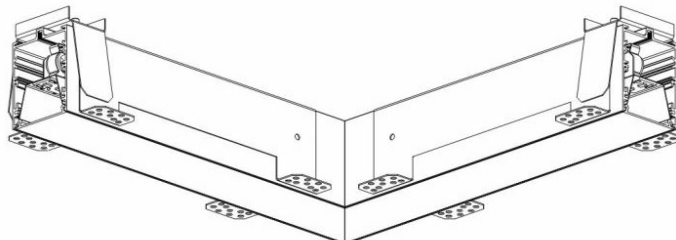

ELEGANTE SYSTEM LED CONNECTOR L 315X315MM

1200LM OPAL IP40 830 (15W)

DETAILED CARD

TECHNICAL PARAMETERS

Index:	388347
Ingress protection:	IP40/20
Impact resistance:	IK04
Nominal power [W]:	15
Luminous flux [lm]*:	1200
Colour temperature [K]:	3000
SDCM:	≤ 3
Energy efficiency class:	G
Material of the body:	aluminium
Colour of the body:	silver

CHARACTERISTICS

ELEGANTE LED SYSTEM is a modern office fixture designed for flush mounting. It provides a combination of high light parameters and a modern decorative effect. The optical design has been designed using an iridescent diaphragm with high permeability and uniform light distribution. Available system switches allow for the design of concealed light lines in various configurations (T, X, L). The advantage of the system's roofs is the lampshade without connections to max. length 25m.