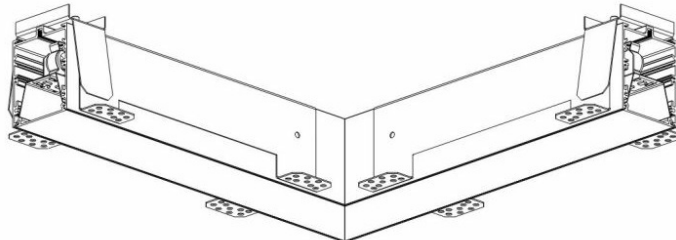

ELEGANTE SYSTEM LED CONNECTOR L 315X315MM

1200LM OPAL IP40 830 (15W)

DETAILED CARD

TECHNICAL PARAMETERS

Index:	388347
Ingress protection:	IP40/20
Impact resistance:	IK04
Nominal power [W]:	15
Luminous flux [lm]*:	1200
Colour temperature [K]:	3000
SDCM:	≤ 3
Energy efficiency class:	G
Material of the body:	aluminium
Colour of the body:	silver

CHARACTERISTICS

ELEGANTE LED SYSTEM is a modern office fixture designed for flush mounting. It provides a combination of high light parameters and a modern decorative effect. The optical design has been designed using an iridescent diaphragm with high permeability and uniform light distribution. Available system switches allow for the design of concealed light lines in various configurations (T, X, L). The advantage of the system's roofs is the lampshade without connections to max. length 25m.

APPLICATION

The luminaire is dedicated for internal use. For use in office and commercial facilities, in particular in representative rooms.