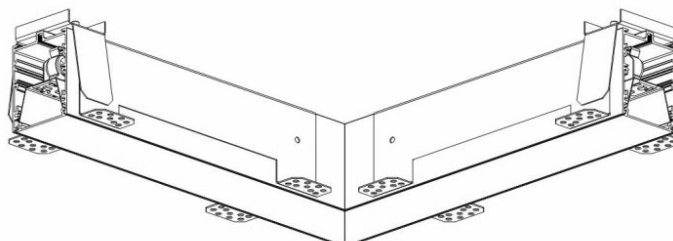

# ELEGANTE SYSTEM LED CONNECTOR L 315X315MM 700LM OPAL DALI IP40 840 (8W)

DETAILED CARD

## CHARACTERISTICS

ELEGANTE LED SYSTEM is a modern office fixture designed for flush mounting. It provides a combination of high light parameters and a modern decorative effect. The optical design has been designed using an iridescent diaphragm with high permeability and uniform light distribution. Available system switches allow for the design of concealed light lines in various configurations (T, X, L). The advantage of the system's roofs is the lampshade without connections to max. length 25m.