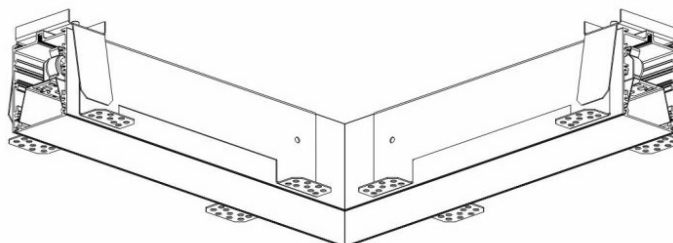

ELEGANTE SYSTEM LED CONNECTOR L 315X315MM 700LM OPAL DALI IP40 830 (8W)

DETAILED CARD

TECHNICAL PARAMETERS

Index:	388491
Ingress protection:	IP40/20
Impact resistance:	IK04
Nominal power [W]:	8
Luminous flux [lm]*:	700
Colour temperature [K]:	3000
SDCM:	≤ 3
Energy efficiency class:	G
Material of the body:	aluminium
Colour of the body:	silver

CHARACTERISTICS

ELEGANTE LED SYSTEM is a modern office fixture designed for flush mounting. It provides a combination of high light parameters and a modern decorative effect. The optical design has been designed using an iridescent diaphragm with high permeability and uniform light distribution. Available system switches allow for the design of concealed light lines in various configurations (T, X, L). The advantage of the system's roofs is the lampshade without connections to max. length 25m.