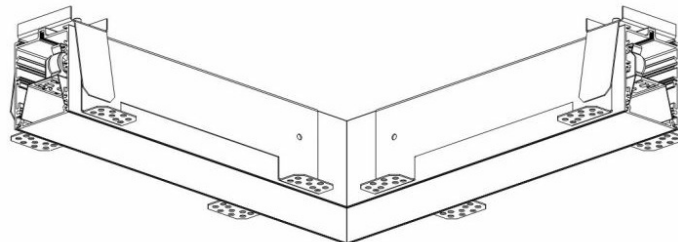

ELEGANTE SYSTEM LED CONNECTOR L 315X315MM

1200LM OPAL DALI IP40 840 (15W)

DETAILED CARD

TECHNICAL PARAMETERS

Index:	388057
Ingress protection:	IP40/20
Impact resistance:	IK04
Nominal power [W]:	15
Luminous flux [lm]*:	1200
Colour temperature [K]:	4000
SDCM:	≤ 3
Energy efficiency class:	G
Material of the body:	aluminium
Colour of the body:	silver

CHARACTERISTICS

ELEGANTE LED SYSTEM is a modern office fixture designed for flush mounting. It provides a combination of high light parameters and a modern decorative effect. The optical design has been designed using an iridescent diaphragm with high permeability and uniform light distribution. Available system switches allow for the design of concealed light lines in various configurations (T, X, L). The advantage of the system's roofs is the lampshade without connections to max. length 25m.

APPLICATION

The luminaire is dedicated for internal use. For use in office and commercial facilities, in particular in representative rooms.