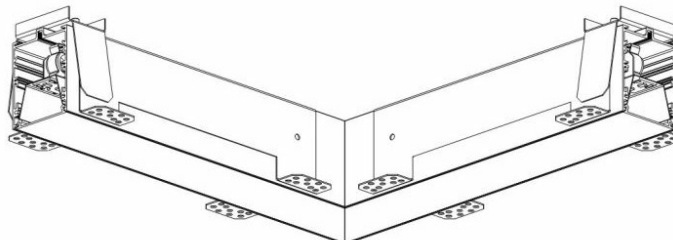

ELEGANTE SYSTEM LED CONNECTOR L 315X315MM 1200LM OPAL DALI IP40 830 (15W)

DETAILED CARD

TECHNICAL PARAMETERS

Index:	388378
Ingress protection:	IP40/20
Impact resistance:	IK04
Nominal power [W]:	15
Luminous flux [lm]*:	1200
Colour temperature [K]:	3000
SDCM:	≤ 3
Energy efficiency class:	G
Material of the body:	aluminium
Colour of the body:	silver

CHARACTERISTICS

ELEGANTE LED SYSTEM is a modern office fixture designed for flush mounting. It provides a combination of high light parameters and a modern decorative effect. The optical design has been designed using an iridescent diaphragm with high permeability and uniform light distribution. Available system switches allow for the design of concealed light lines in various configurations (T, X, L). The advantage of the system's roofs is the lampshade without connections to max. length 25m.

APPLICATION

The luminaire is dedicated for internal use. For use in office and commercial facilities, in particular in representative rooms.