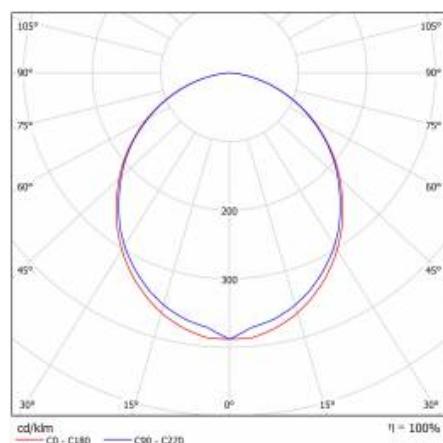

ELEGANTE SYSTEM LED S 562MM 700LM OPAL IP44 840 (8W)

DETAILED CARD

TECHNICAL PARAMETERS TABLE

Light source:	LED module	Impact resistance:	IK04
Nominal power [W]:	8	Ingress protection:	IP44/20
Rated power of the luminaire [W]:	10.33	Mounting version:	recessed
Supply voltage [V]:	220-240	Working temperature [°C]:	from -20 to +35
Frequency [Hz]:	50 - 60	Net weight [kg]:	1.400
Source luminous flux [lm]*:	1223	Gross weight [kg]:	1.700
Luminous flux [lm]:	700	Index:	388125
Luminous efficacy [lm/W]:	67	EAN:	5905963388125
Energy efficiency class:	G	Category type:	systems
Electrical protection class:	I	Version:	start module
Colour temperature [K]:	4000	Product line:	SYSTEM 16W/8W
Colour rendering index:	>80	LED lifespan L80B20 [h]:	73000
SDCM:	≤ 3	LED lifespan L90B10 [h]:	36000
Power factor:	0.75	Light distribution type:	open space
LED lifespan L70B50 [h]:	115000	Kolejność:	A
Diffuser material:	PC	ETIM class:	EC000282
Diffuser colour:	white	CE certificate:	244/2023
Material of the body:	aluminium	Photobiological safety:	Risk Group 1 (no photobiological hazard under normal behavioral limitation)
Colour of the body:	silver	Warranty [years]:	5
Dimensions (H/W/T/S) [mm]:	562/90/65	Manual:	Download PDF
Mounting dimensions [mm]:	562/55		

LIGHT CURVES