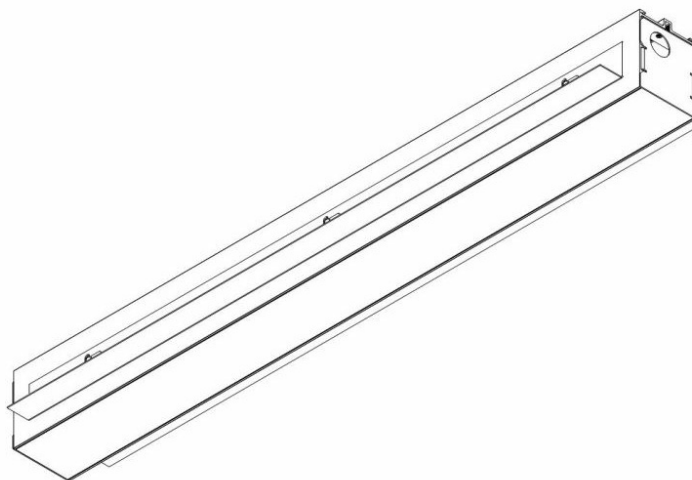

ELEGANTE SYSTEM LED S 562MM 700LM OPAL IP44 840 (8W)

DETAILED CARD

TECHNICAL PARAMETERS

| | |
|---------------------------------|-----------|
| Index: | 388125 |
| Ingress protection: | IP44/20 |
| Impact resistance: | IK04 |
| Nominal power [W]: | 8 |
| Luminous flux [lm]*: | 700 |
| Colour temperature [K]: | 4000 |
| SDCM: | ≤ 3 |
| Energy efficiency class: | G |
| Material of the body: | aluminium |
| Colour of the body: | silver |

CHARACTERISTICS

ELEGANTE LED SYSTEM is a modern office fixture designed for flush mounting. It provides a combination of high light parameters and a modern decorative effect. The optical design has been designed using an iridescent diaphragm with high permeability and uniform light distribution. Available system switches allow for the design of concealed light lines in various configurations (T, X, L). The advantage of the system's roofs is the lampshade without connections to max. length 25m.

APPLICATION

The luminaire is dedicated for internal use. For use in office and commercial facilities, in particular in representative rooms.

ELEGANTE SYSTEM LED S 562MM 700LM OPAL IP44 840 (8W)

DETAILED CARD