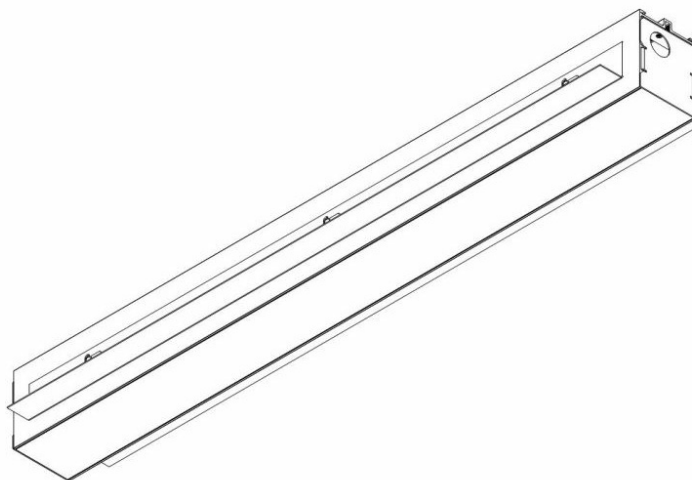

ELEGANTE SYSTEM LED S 562MM 700LM OPAL IP44 840 (8W)

DETAILED CARD

TECHNICAL PARAMETERS

Index:	388125
Ingress protection:	IP44/20
Impact resistance:	IK04
Nominal power [W]:	8
Luminous flux [lm]*:	700
Colour temperature [K]:	4000
SDCM:	≤ 3
Energy efficiency class:	G
Material of the body:	aluminium
Colour of the body:	silver

CHARACTERISTICS

ELEGANTE LED SYSTEM is a modern office fixture designed for flush mounting. It provides a combination of high light parameters and a modern decorative effect. The optical design has been designed using an iridescent diaphragm with high permeability and uniform light distribution. Available system switches allow for the design of concealed light lines in various configurations (T, X, L). The advantage of the system's roofs is the lampshade without connections to max. length 25m.