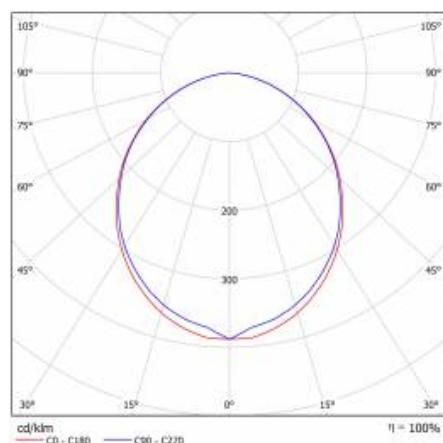

ELEGANTE SYSTEM LED S 562MM 700LM OPAL IP44 830 (8W)

DETAILED CARD

TECHNICAL PARAMETERS TABLE

Light source:	LED module	Impact resistance:	IK04
Nominal power [W]:	8	Ingress protection:	IP44/20
Rated power of the luminaire [W]:	10.33	Mounting version:	recessed
Supply voltage [V]:	220-240	Working temperature [°C]:	from -20 to +35
Frequency [Hz]:	50 - 60	Net weight [kg]:	1.400
Source luminous flux [lm]*:	1223	Gross weight [kg]:	1.700
Luminous flux [lm]:	700	Index:	388446
Luminous efficacy [lm/W]:	67	EAN:	5905963388446
Energy efficiency class:	G	Category type:	systems
Electrical protection class:	I	Version:	start module
Colour temperature [K]:	3000	Product line:	SYSTEM 16W/8W
Colour rendering index:	>80	LED lifespan L80B20 [h]:	73000
SDCM:	≤ 3	LED lifespan L90B10 [h]:	36000
Power factor:	0.75	Light distribution type:	open space
LED lifespan L70B50 [h]:	115000	Kolejność:	A
Diffuser material:	PC	ETIM class:	EC000282
Diffuser colour:	white	CE certificate:	244/2023
Material of the body:	aluminium	Photobiological safety:	Risk Group 1 (no photobiological hazard under normal behavioral limitation)
Colour of the body:	silver	Warranty [years]:	5
Dimensions (H/W/T/S) [mm]:	562/90/65	Manual:	Download PDF
Mounting dimensions [mm]:	562/55		

LIGHT CURVES