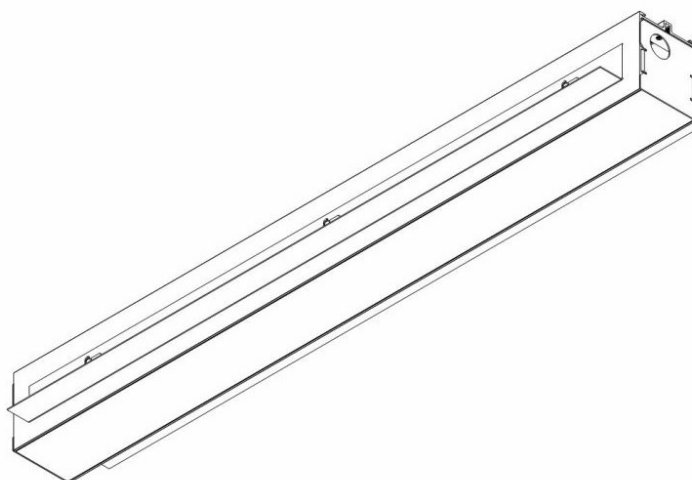

ELEGANTE SYSTEM LED S 562MM 700LM OPAL IP44 830 (8W)

DETAILED CARD

TECHNICAL PARAMETERS

Index:	388446
Ingress protection:	IP44/20
Impact resistance:	IK04
Nominal power [W]:	8
Luminous flux [lm]*:	700
Colour temperature [K]:	3000
SDCM:	≤ 3
Energy efficiency class:	G
Material of the body:	aluminium
Colour of the body:	silver

CHARACTERISTICS

ELEGANTE LED SYSTEM is a modern office fixture designed for flush mounting. It provides a combination of high light parameters and a modern decorative effect. The optical design has been designed using an iridescent diaphragm with high permeability and uniform light distribution. Available system switches allow for the design of concealed light lines in various configurations (T, X, L). The advantage of the system's roofs is the lampshade without connections to max. length 25m.