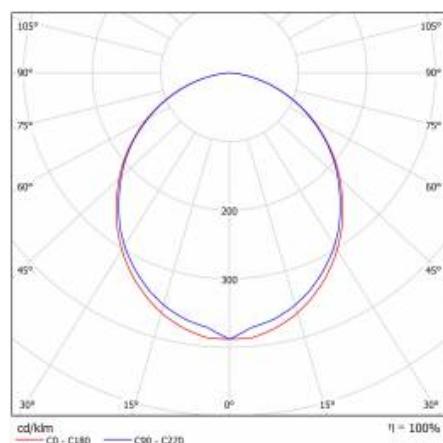

ELEGANTE SYSTEM LED S 562MM 1200LM OPAL IP44 840 (15W)

DETAILED CARD

TECHNICAL PARAMETERS TABLE

Light source:	LED module	Impact resistance:	IK04
Nominal power [W]:	15	Ingress protection:	IP44/20
Rated power of the luminaire [W]:	16.74	Mounting version:	recessed
Supply voltage [V]:	220-240	Working temperature [°C]:	from -20 to +35
Frequency [Hz]:	50 - 60	Net weight [kg]:	1.400
Source luminous flux [lm]*:	2304	Gross weight [kg]:	1.700
Luminous flux [lm]:	1200	Index:	388002
Luminous efficacy [lm/W]:	71	EAN:	5905963388002
Energy efficiency class:	G	Category type:	systems
Electrical protection class:	I	Version:	start module
Colour temperature [K]:	4000	Product line:	SYSTEM 30W/15W
Colour rendering index:	>80	LED lifespan L80B20 [h]:	73000
SDCM:	≤ 3	LED lifespan L90B10 [h]:	36000
Power factor:	0.86	Light distribution type:	open space
LED lifespan L70B50 [h]:	115000	Kolejność:	A
Diffuser material:	PC	ETIM class:	EC000282
Diffuser colour:	white	CE certificate:	244/2023
Material of the body:	aluminium	Photobiological safety:	Risk Group 1 (no photobiological hazard under normal behavioral limitation)
Colour of the body:	silver	Warranty [years]:	5
Dimensions (H/W/T/S) [mm]:	562/90/65	Manual:	Download PDF
Mounting dimensions [mm]:	562/55		

LIGHT CURVES