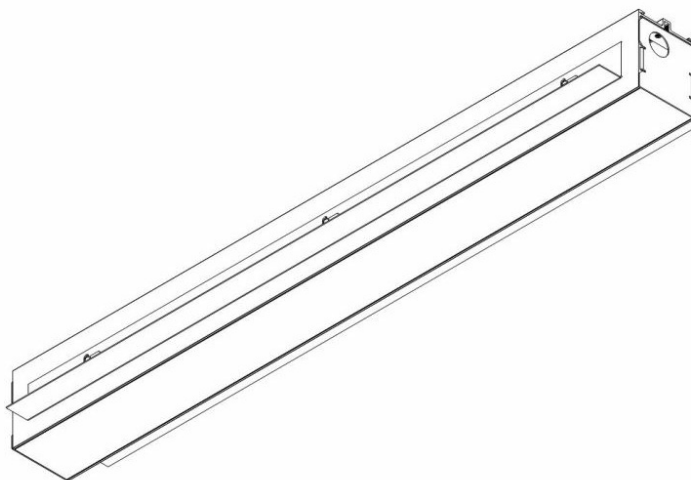

# ELEGANTE SYSTEM LED S 562MM 1200LM OPAL IP44 840 (15W)

DETAILED CARD

## CHARACTERISTICS

ELEGANTE LED SYSTEM is a modern office fixture designed for flush mounting. It provides a combination of high light parameters and a modern decorative effect. The optical design has been designed using an iridescent diaphragm with high permeability and uniform light distribution. Available system switches allow for the design of concealed light lines in various configurations (T, X, L). The advantage of the system's roofs is the lampshade without connections to max. length 25m.

## TECHNICAL PARAMETERS TABLE

Nominal power [W]:	15	Material of the body:	aluminium
Light source:	LED module	Colour of the body:	silver
Colour temperature [K]:	4000	Mounting dimensions [mm]:	562/55
Luminous flux [lm]:	1200	Impact resistance:	IK04
Rated power of the luminaire [W]:	16.74	Mounting version:	recessed
Supply voltage [V]:	220-240	Working temperature [°C]:	from -20 to +35
Frequency [Hz]:	50 - 60	Net weight [kg]:	1.400
Version:	start module	Gross weight [kg]:	1.700
Source luminous flux [lm]*:	2304	Index:	388002
Dimensions (H/W/T/S) [mm]:	562/90/65	EAN:	5905963388002
Ingress protection:	IP44/20	Category type:	systems
Luminous efficacy [lm/W]:	71	Product line:	SYSTEM 30W/15W
Energy efficiency class:	G	LED lifespan L80B20 [h]:	73000
Electrical protection class:	I	LED lifespan L90B10 [h]:	36000
Colour rendering index:	>80	Light distribution type:	open space
SDCM:	≤ 3	Kolejność:	A
Power factor:	0.86	ETIM class:	EC000282
LED lifespan L70B50 [h]:	115000	CE certificate:	<a href="#">244/2023</a>
Diffuser material:	PC	Photobiological safety:	Risk Group 1 (no photobiological hazard under normal behavioral limitation)
Diffuser colour:	white	Warranty [years]:	5
		Manual:	<a href="#">Download PDF</a>
		Plik LDT:	<a href="#">Pobierz</a>