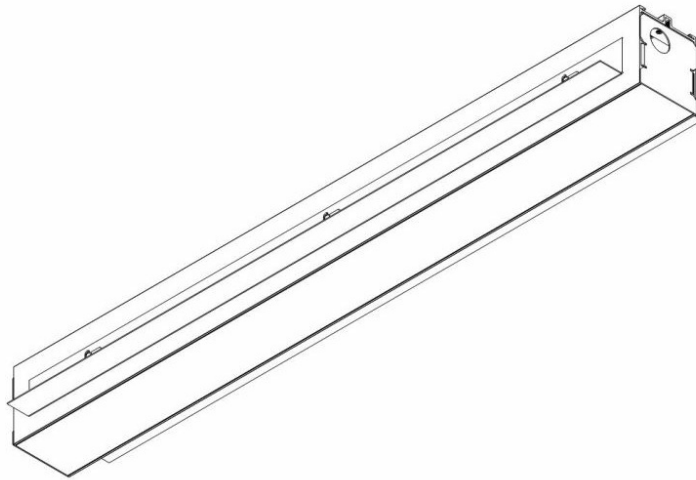

ELEGANTE SYSTEM LED S 562MM 1200LM OPAL IP44 840 (15W)

DETAILED CARD

TECHNICAL PARAMETERS

Index:	388002
Ingress protection:	IP44/20
Impact resistance:	IK04
Nominal power [W]:	15
Luminous flux [lm]*:	1200
Colour temperature [K]:	4000
SDCM:	≤ 3
Energy efficiency class:	G
Material of the body:	aluminium
Colour of the body:	silver

CHARACTERISTICS

ELEGANTE LED SYSTEM is a modern office fixture designed for flush mounting. It provides a combination of high light parameters and a modern decorative effect. The optical design has been designed using an iridescent diaphragm with high permeability and uniform light distribution. Available system switches allow for the design of concealed light lines in various configurations (T, X, L). The advantage of the system's roofs is the lampshade without connections to max. length 25m.

APPLICATION

The luminaire is dedicated for internal use. For use in office and commercial facilities, in particular in representative rooms.