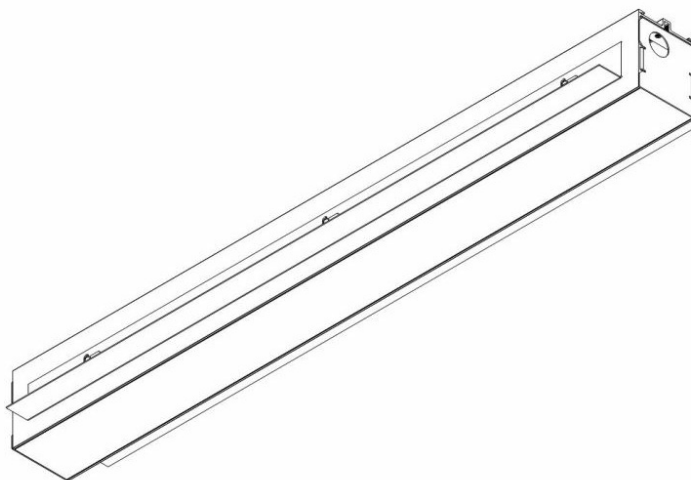

ELEGANTE SYSTEM LED S 562MM 1200LM OPAL IP44 840 (15W)

DETAILED CARD

TECHNICAL PARAMETERS

Index:	388002
Ingress protection:	IP44/20
Impact resistance:	IK04
Nominal power [W]:	15
Luminous flux [lm]*:	1200
Colour temperature [K]:	4000
SDCM:	≤ 3
Energy efficiency class:	G
Material of the body:	aluminium
Colour of the body:	silver

CHARACTERISTICS

ELEGANTE LED SYSTEM is a modern office fixture designed for flush mounting. It provides a combination of high light parameters and a modern decorative effect. The optical design has been designed using an iridescent diaphragm with high permeability and uniform light distribution. Available system switches allow for the design of concealed light lines in various configurations (T, X, L). The advantage of the system's roofs is the lampshade without connections to max. length 25m.