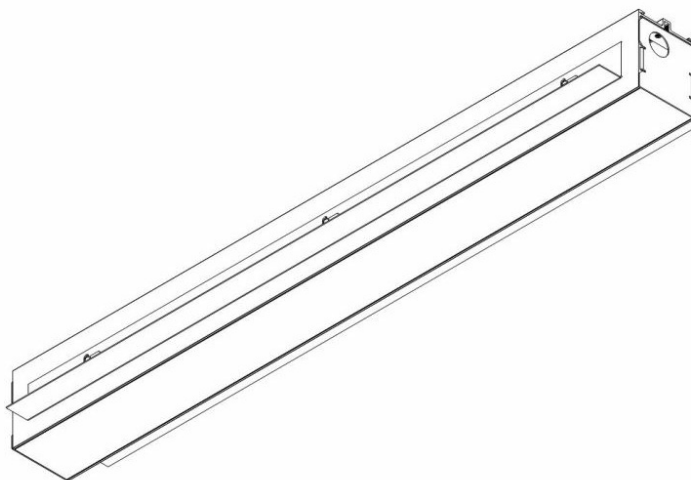

# ELEGANTE SYSTEM LED S 562MM 1200LM OPAL IP44 840 (15W)

DETAILED CARD

## CHARACTERISTICS

ELEGANTE LED SYSTEM is a modern office fixture designed for flush mounting. It provides a combination of high light parameters and a modern decorative effect. The optical design has been designed using an iridescent diaphragm with high permeability and uniform light distribution. Available system switches allow for the design of concealed light lines in various configurations (T, X, L). The advantage of the system's roofs is the lampshade without connections to max. length 25m.

## TECHNICAL PARAMETERS TABLE

Light source:	LED module	Impact resistance:	IK04
Nominal power [W]:	15	Ingress protection:	IP44/20
Rated power of the luminaire [W]:	16.74	Mounting version:	recessed
Supply voltage [V]:	220-240	Working temperature [°C]:	from -20 to +35
Frequency [Hz]:	50 - 60	Net weight [kg]:	1.400
Source luminous flux [lm]*:	2304	Gross weight [kg]:	1.700
Luminous flux [lm]:	1200	Index:	388002
Luminous efficacy [lm/W]:	71	EAN:	5905963388002
Energy efficiency class:	G	Category type:	systems
Electrical protection class:	I	Version:	start module
Colour temperature [K]:	4000	Product line:	SYSTEM 30W/15W
Colour rendering index:	>80	LED lifespan L80B20 [h]:	73000
SDCM:	≤ 3	LED lifespan L90B10 [h]:	36000
Power factor:	0.86	Light distribution type:	open space
LED lifespan L70B50 [h]:	115000	Kolejność:	A
Diffuser material:	PC	ETIM class:	EC000282
Diffuser colour:	white	CE certificate:	<a href="#">244/2023</a>
Material of the body:	aluminium	Photobiological safety:	Risk Group 1 (no photobiological hazard under normal behavioral limitation)
Colour of the body:	silver	Warranty [years]:	5
Dimensions (H/W/T/S) [mm]:	562/90/65	Manual:	<a href="#">Download PDF</a>
Mounting dimensions [mm]:	562/55		