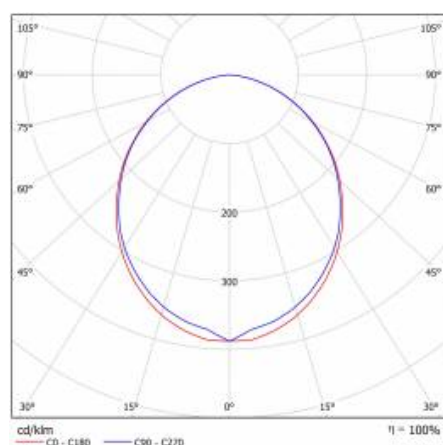

ELEGANTE SYSTEM LED S 562MM 1200LM OPAL IP44 830 (15W)

DETAILED CARD

TECHNICAL PARAMETERS TABLE

Light source:	LED module	Impact resistance:	IK04
Nominal power [W]:	15	Ingress protection:	IP44/20
Rated power of the luminaire [W]:	16.74	Mounting version:	recessed
Supply voltage [V]:	220-240	Working temperature [°C]:	from -20 to +35
Frequency [Hz]:	50 - 60	Net weight [kg]:	1.400
Source luminous flux [lm]*:	2304	Gross weight [kg]:	1.700
Luminous flux [lm]:	1200	Index:	388323
Luminous efficacy [lm/W]:	71	EAN:	5905963388323
Energy efficiency class:	G	Category type:	systems
Electrical protection class:	I	Version:	start module
Colour temperature [K]:	3000	Product line:	SYSTEM 30W/15W
Colour rendering index:	>80	LED lifespan L80B20 [h]:	73000
SDCM:	≤ 3	LED lifespan L90B10 [h]:	36000
Power factor:	0.86	Light distribution type:	open space
LED lifespan L70B50 [h]:	115000	Kolejność:	A
Diffuser material:	PC	ETIM class:	EC000282
Diffuser colour:	white	CE certificate:	244/2023
Material of the body:	aluminium	Photobiological safety:	Risk Group 1 (no photobiological hazard under normal behavioral limitation)
Colour of the body:	silver	Warranty [years]:	5
Dimensions (H/W/T/S) [mm]:	562/90/65	Manual:	Download PDF
Mounting dimensions [mm]:	562/55		

LIGHT CURVES