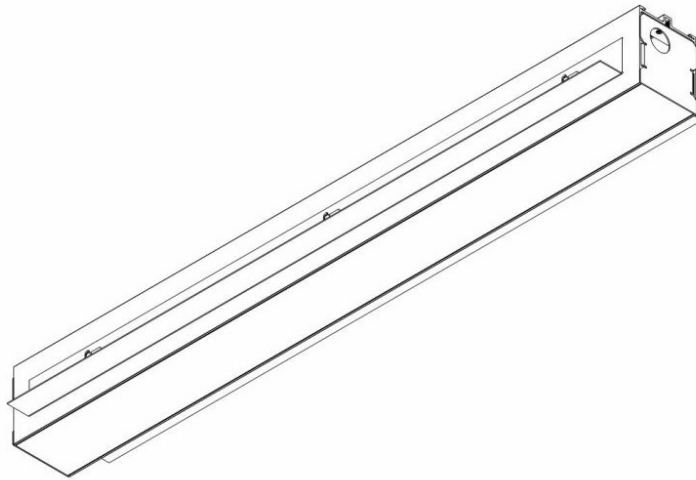

ELEGANTE SYSTEM LED S 562MM 1200LM OPAL IP44 830 (15W)

DETAILED CARD

TECHNICAL PARAMETERS

Index:	388323
Ingress protection:	IP44/20
Impact resistance:	IK04
Nominal power [W]:	15
Luminous flux [lm]*:	1200
Colour temperature [K]:	3000
SDCM:	≤ 3
Energy efficiency class:	G
Material of the body:	aluminium
Colour of the body:	silver

CHARACTERISTICS

ELEGANTE LED SYSTEM is a modern office fixture designed for flush mounting. It provides a combination of high light parameters and a modern decorative effect. The optical design has been designed using an iridescent diaphragm with high permeability and uniform light distribution. Available system switches allow for the design of concealed light lines in various configurations (T, X, L). The advantage of the system's roofs is the lampshade without connections to max. length 25m.