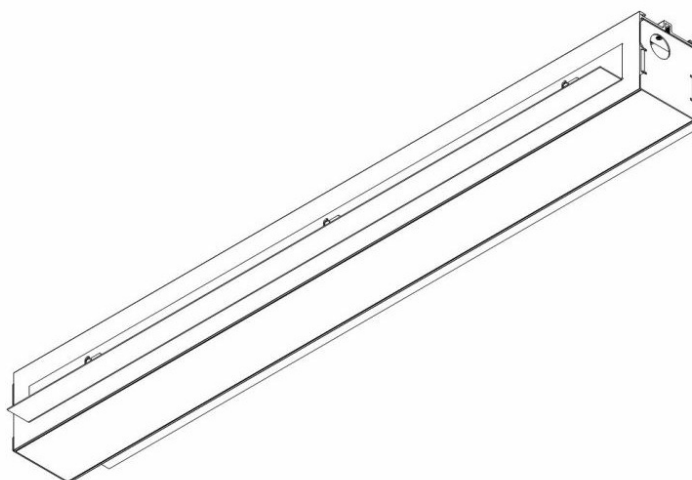

ELEGANTE SYSTEM LED S 562MM 1200LM OPAL IP44 830 (15W)

DETAILED CARD

TECHNICAL PARAMETERS

Index:	388323
Ingress protection:	IP44/20
Impact resistance:	IK04
Nominal power [W]:	15
Luminous flux [lm]*:	1200
Colour temperature [K]:	3000
SDCM:	≤ 3
Energy efficiency class:	G
Material of the body:	aluminium
Colour of the body:	silver

CHARACTERISTICS

ELEGANTE LED SYSTEM is a modern office fixture designed for flush mounting. It provides a combination of high light parameters and a modern decorative effect. The optical design has been designed using an iridescent diaphragm with high permeability and uniform light distribution. Available system switches allow for the design of concealed light lines in various configurations (T, X, L). The advantage of the system's roofs is the lampshade without connections to max. length 25m.