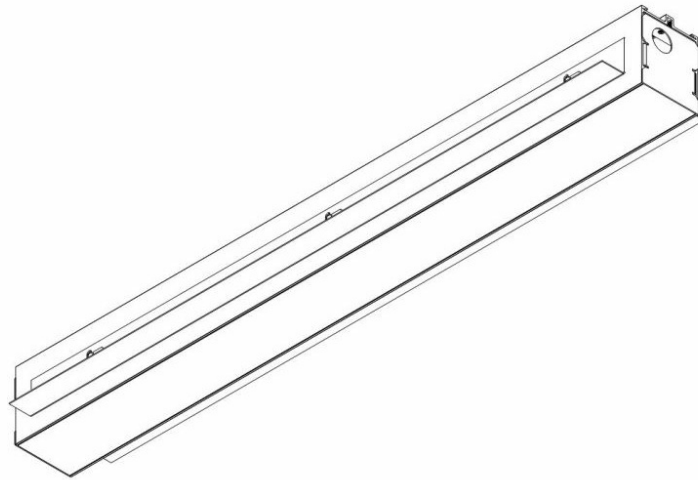

# ELEGANTE SYSTEM LED S 562MM 1200LM OPAL IP44 830 (15W)

DETAILED CARD

## CHARACTERISTICS

ELEGANTE LED SYSTEM is a modern office fixture designed for flush mounting. It provides a combination of high light parameters and a modern decorative effect. The optical design has been designed using an iridescent diaphragm with high permeability and uniform light distribution. Available system switches allow for the design of concealed light lines in various configurations (T, X, L). The advantage of the system's roofs is the lampshade without connections to max. length 25m.

## TECHNICAL PARAMETERS TABLE

Light source:	LED module	Impact resistance:	IK04
Nominal power [W]:	15	Ingress protection:	IP44/20
Rated power of the luminaire [W]:	16.74	Mounting version:	recessed
Supply voltage [V]:	220-240	Working temperature [°C]:	from -20 to +35
Frequency [Hz]:	50 - 60	Net weight [kg]:	1.400
Source luminous flux [lm]*:	2304	Gross weight [kg]:	1.700
Luminous flux [lm]:	1200	Index:	388323
Luminous efficacy [lm/W]:	71	EAN:	5905963388323
Energy efficiency class:	G	Category type:	systems
Electrical protection class:	I	Version:	start module
Colour temperature [K]:	3000	Product line:	SYSTEM 30W/15W
Colour rendering index:	>80	LED lifespan L80B20 [h]:	73000
SDCM:	≤ 3	LED lifespan L90B10 [h]:	36000
Power factor:	0.86	Light distribution type:	open space
LED lifespan L70B50 [h]:	115000	Kolejność:	A
Diffuser material:	PC	ETIM class:	EC000282
Diffuser colour:	white	CE certificate:	<a href="#">244/2023</a>
Material of the body:	aluminium	Photobiological safety:	Risk Group 1 (no photobiological hazard under normal behavioral limitation)
Colour of the body:	silver	Warranty [years]:	5
Dimensions (H/W/T/S) [mm]:	562/90/65	Manual:	<a href="#">Download PDF</a>
Mounting dimensions [mm]:	562/55		