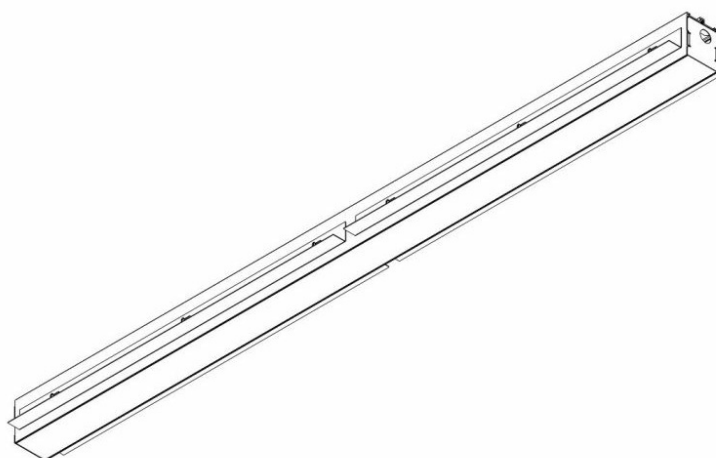

ELEGANTE SYSTEM LED S 1123MM 2400LM OPAL IP44 840 (30W)

DETAILED CARD

TECHNICAL PARAMETERS

Index:	388064
Ingress protection:	IP44/20
Impact resistance:	IK04
Nominal power [W]:	30
Luminous flux [lm]*:	2400
Colour temperature [K]:	4000
SDCM:	≤ 3
Energy efficiency class:	G
Material of the body:	aluminium
Colour of the body:	silver

CHARACTERISTICS

ELEGANTE LED SYSTEM is a modern office fixture designed for flush mounting. It provides a combination of high light parameters and a modern decorative effect. The optical design has been designed using an iridescent diaphragm with high permeability and uniform light distribution. Available system switches allow for the design of concealed light lines in various configurations (T, X, L). The advantage of the system's roofs is the lampshade without connections to max. length 25m.