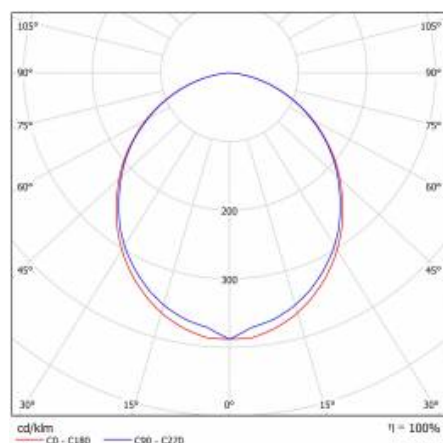

ELEGANTE SYSTEM LED S 1123MM 2400LM OPAL IP44 840 (30W)

DETAILED CARD

TECHNICAL PARAMETERS TABLE

Light source:	LED module	Impact resistance:	IK04
Nominal power [W]:	30	Ingress protection:	IP44/20
Rated power of the luminaire [W]:	33.48	Mounting version:	recessed
Supply voltage [V]:	220-240	Working temperature [°C]:	from -20 to +35
Frequency [Hz]:	50 - 60	Net weight [kg]:	2.100
Source luminous flux [lm]*:	4608	Gross weight [kg]:	2.600
Luminous flux [lm]:	2400	Index:	388064
Luminous efficacy [lm/W]:	71	EAN:	5905963388064
Energy efficiency class:	G	Category type:	systems
Electrical protection class:	I	Version:	start module
Colour temperature [K]:	4000	Product line:	SYSTEM 30W/15W
Colour rendering index:	>80	LED lifespan L80B20 [h]:	73000
SDCM:	≤ 3	LED lifespan L90B10 [h]:	36000
Power factor:	0.86	Light distribution type:	open space
LED lifespan L70B50 [h]:	115000	Kolejność:	A
Diffuser material:	PC	ETIM class:	EC000282
Diffuser colour:	white	CE certificate:	244/2023
Material of the body:	aluminium	Photobiological safety:	Risk Group 1 (no photobiological hazard under normal behavioral limitation)
Colour of the body:	silver	Warranty [years]:	5
Dimensions (H/W/T/S) [mm]:	1123/90/65	Manual:	Download PDF
Mounting dimensions [mm]:	1123/55		

LIGHT CURVES