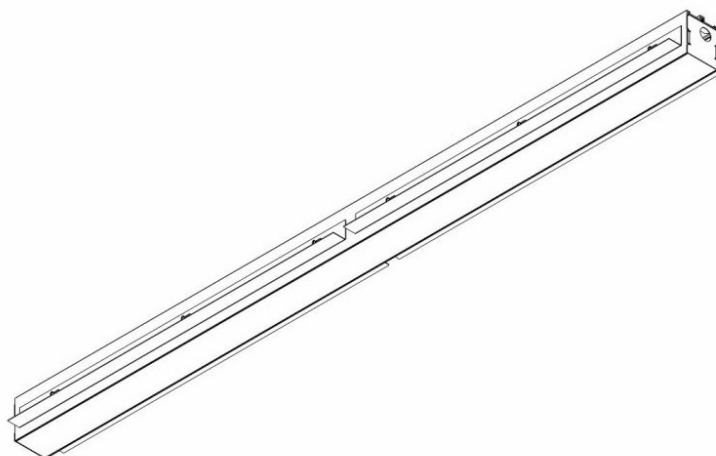

# ELEGANTE SYSTEM LED S 1123MM 2400LM OPAL IP44 840 (30W)

DETAILED CARD

## CHARACTERISTICS

ELEGANTE LED SYSTEM is a modern office fixture designed for flush mounting. It provides a combination of high light parameters and a modern decorative effect. The optical design has been designed using an iridescent diaphragm with high permeability and uniform light distribution. Available system switches allow for the design of concealed light lines in various configurations (T, X, L). The advantage of the system's roofs is the lampshade without connections to max. length 25m.

## TECHNICAL PARAMETERS TABLE

Light source:	LED module	Impact resistance:	IK04
Nominal power [W]:	30	Ingress protection:	IP44/20
Rated power of the luminaire [W]:	33.48	Mounting version:	recessed
Supply voltage [V]:	220-240	Working temperature [°C]:	from -20 to +35
Frequency [Hz]:	50 - 60	Net weight [kg]:	2.100
Source luminous flux [lm]*:	4608	Gross weight [kg]:	2.600
Luminous flux [lm]:	2400	Index:	388064
Luminous efficacy [lm/W]:	71	EAN:	5905963388064
Energy efficiency class:	G	Category type:	systems
Electrical protection class:	I	Version:	start module
Colour temperature [K]:	4000	Product line:	SYSTEM 30W/15W
Colour rendering index:	>80	LED lifespan L80B20 [h]:	73000
SDCM:	≤ 3	LED lifespan L90B10 [h]:	36000
Power factor:	0.86	Light distribution type:	open space
LED lifespan L70B50 [h]:	115000	Kolejność:	A
Diffuser material:	PC	ETIM class:	EC000282
Diffuser colour:	white	CE certificate:	<a href="#">244/2023</a>
Material of the body:	aluminium	Photobiological safety:	Risk Group 1 (no photobiological hazard under normal behavioral limitation)
Colour of the body:	silver	Warranty [years]:	5
Dimensions (H/W/T/S) [mm]:	1123/90/65	Manual:	<a href="#">Download PDF</a>
Mounting dimensions [mm]:	1123/55		