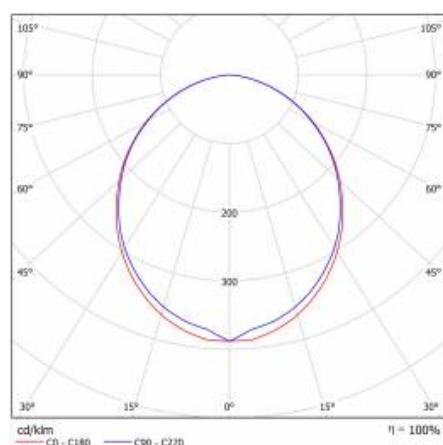

ELEGANTE SYSTEM LED S 1123MM 2400LM OPAL IP44 830 (30W)

DETAILED CARD

TECHNICAL PARAMETERS TABLE

Light source:	LED module	Impact resistance:	IK04
Nominal power [W]:	30	Ingress protection:	IP44/20
Rated power of the luminaire [W]:	33.48	Mounting version:	recessed
Supply voltage [V]:	220-240	Working temperature [°C]:	from -20 to +35
Frequency [Hz]:	50 - 60	Net weight [kg]:	2.100
Source luminous flux [lm]*:	4608	Gross weight [kg]:	2.600
Luminous flux [lm]:	2400	Index:	388385
Luminous efficacy [lm/W]:	71	EAN:	5905963388385
Energy efficiency class:	G	Category type:	systems
Electrical protection class:	I	Version:	start module
Colour temperature [K]:	3000	Product line:	SYSTEM 30W/15W
Colour rendering index:	>80	LED lifespan L80B20 [h]:	73000
SDCM:	≤ 3	LED lifespan L90B10 [h]:	36000
Power factor:	0.86	Light distribution type:	open space
LED lifespan L70B50 [h]:	115000	Kolejność:	A
Diffuser material:	PC	ETIM class:	EC000282
Diffuser colour:	white	CE certificate:	244/2023
Material of the body:	aluminium	Photobiological safety:	Risk Group 1 (no photobiological hazard under normal behavioral limitation)
Colour of the body:	silver	Warranty [years]:	5
Dimensions (H/W/T/S) [mm]:	1123/90/65	Manual:	Download PDF
Mounting dimensions [mm]:	1123/55		

LIGHT CURVES