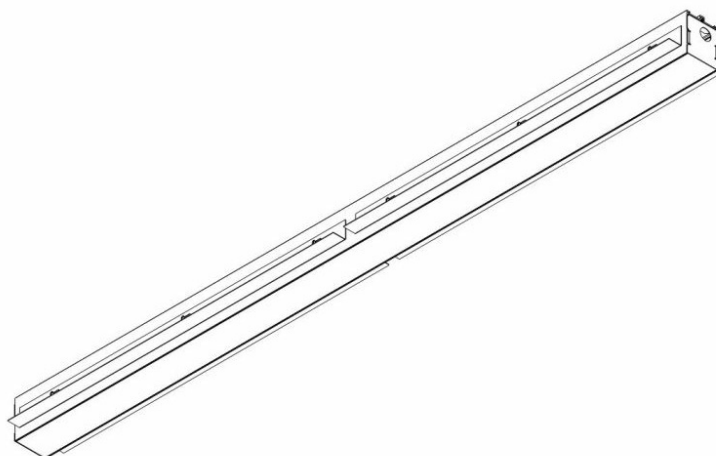

ELEGANTE SYSTEM LED S 1123MM 2400LM OPAL IP44 830 (30W)

DETAILED CARD

TECHNICAL PARAMETERS

Index:	388385
Ingress protection:	IP44/20
Impact resistance:	IK04
Nominal power [W]:	30
Luminous flux [lm]*:	2400
Colour temperature [K]:	3000
SDCM:	≤ 3
Energy efficiency class:	G
Material of the body:	aluminium
Colour of the body:	silver

CHARACTERISTICS

ELEGANTE LED SYSTEM is a modern office fixture designed for flush mounting. It provides a combination of high light parameters and a modern decorative effect. The optical design has been designed using an iridescent diaphragm with high permeability and uniform light distribution. Available system switches allow for the design of concealed light lines in various configurations (T, X, L). The advantage of the system's roofs is the lampshade without connections to max. length 25m.