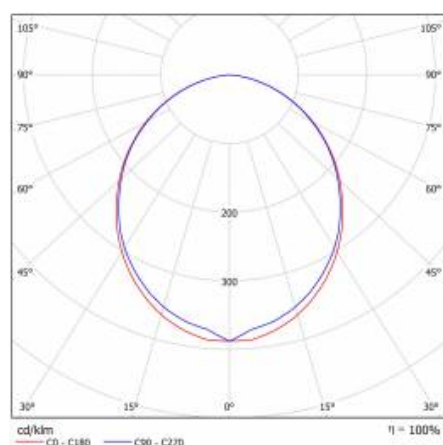

ELEGANTE SYSTEM LED S 1123MM 1400LM OPAL IP44 840 (16W)

DETAILED CARD

TECHNICAL PARAMETERS TABLE

Light source:	LED module	Impact resistance:	IK04
Nominal power [W]:	16	Ingress protection:	IP44/20
Rated power of the luminaire [W]:	17.68	Mounting version:	recessed
Supply voltage [V]:	220-240	Working temperature [°C]:	from -20 to +35
Frequency [Hz]:	50 - 60	Net weight [kg]:	2.100
Source luminous flux [lm]*:	2446	Gross weight [kg]:	2.600
Luminous flux [lm]:	1400	Index:	388187
Luminous efficacy [lm/W]:	79	EAN:	5905963388187
Energy efficiency class:	F	Category type:	systems
Electrical protection class:	I	Version:	start module
Colour temperature [K]:	4000	Product line:	SYSTEM 16W/8W
Colour rendering index:	>80	LED lifespan L80B20 [h]:	73000
SDCM:	≤ 3	LED lifespan L90B10 [h]:	36000
Power factor:	0.63	Light distribution type:	open space
LED lifespan L70B50 [h]:	115000	Kolejność:	A
Diffuser material:	PC	ETIM class:	EC000282
Diffuser colour:	white	CE certificate:	244/2023
Material of the body:	aluminium	Photobiological safety:	Risk Group 1 (no photobiological hazard under normal behavioral limitation)
Colour of the body:	silver	Warranty [years]:	5
Dimensions (H/W/T/S) [mm]:	1123/90/65	Manual:	Download PDF
Mounting dimensions [mm]:	1123/55		

LIGHT CURVES