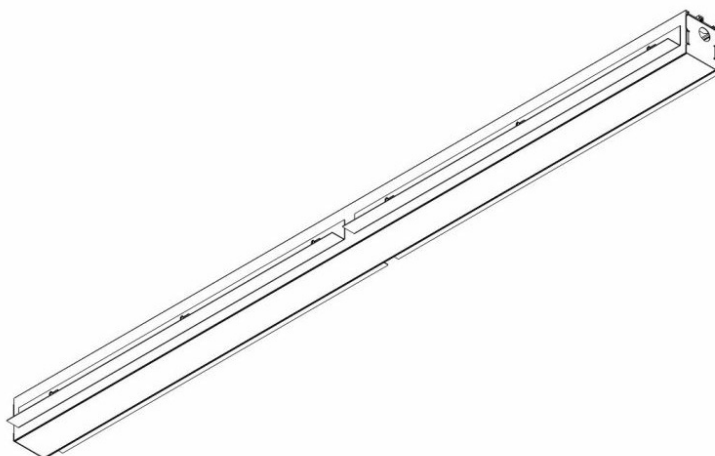

ELEGANTE SYSTEM LED S 1123MM 1400LM OPAL IP44 840 (16W)

DETAILED CARD

TECHNICAL PARAMETERS

Index:	388187
Ingress protection:	IP44/20
Impact resistance:	IK04
Nominal power [W]:	16
Luminous flux [lm]*:	1400
Colour temperature [K]:	4000
SDCM:	≤ 3
Energy efficiency class:	F
Material of the body:	aluminium
Colour of the body:	silver

CHARACTERISTICS

ELEGANTE LED SYSTEM is a modern office fixture designed for flush mounting. It provides a combination of high light parameters and a modern decorative effect. The optical design has been designed using an iridescent diaphragm with high permeability and uniform light distribution. Available system switches allow for the design of concealed light lines in various configurations (T, X, L). The advantage of the system's roofs is the lampshade without connections to max. length 25m.