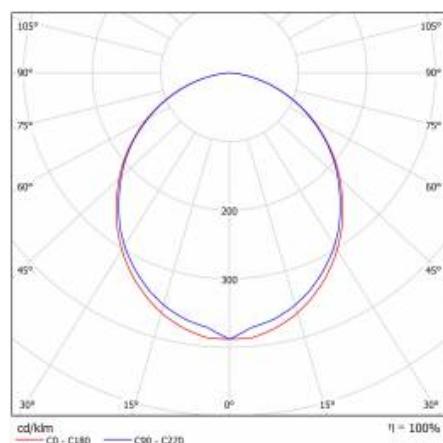

ELEGANTE SYSTEM LED S 1123MM 1400LM OPAL IP44 830 (16W)

DETAILED CARD

TECHNICAL PARAMETERS TABLE

Light source:	LED module	Impact resistance:	IK04
Nominal power [W]:	16	Ingress protection:	IP44/20
Rated power of the luminaire [W]:	17.68	Mounting version:	recessed
Supply voltage [V]:	220-240	Working temperature [°C]:	from -20 to +35
Frequency [Hz]:	50 - 60	Net weight [kg]:	2.100
Source luminous flux [lm]*:	2446	Gross weight [kg]:	2.600
Luminous flux [lm]:	1400	Index:	388507
Luminous efficacy [lm/W]:	79	EAN:	5905963388507
Energy efficiency class:	F	Category type:	systems
Electrical protection class:	I	Version:	start module
Colour temperature [K]:	3000	Product line:	SYSTEM 16W/8W
Colour rendering index:	>80	LED lifespan L80B20 [h]:	73000
SDCM:	≤ 3	LED lifespan L90B10 [h]:	36000
Power factor:	0.63	Light distribution type:	open space
LED lifespan L70B50 [h]:	115000	Kolejność:	A
Diffuser material:	PC	ETIM class:	EC000282
Diffuser colour:	white	CE certificate:	244/2023
Material of the body:	aluminium	Photobiological safety:	Risk Group 1 (no photobiological hazard under normal behavioral limitation)
Colour of the body:	silver	Warranty [years]:	5
Dimensions (H/W/T/S) [mm]:	1123/90/65	Manual:	Download PDF
Mounting dimensions [mm]:	1123/55		

LIGHT CURVES