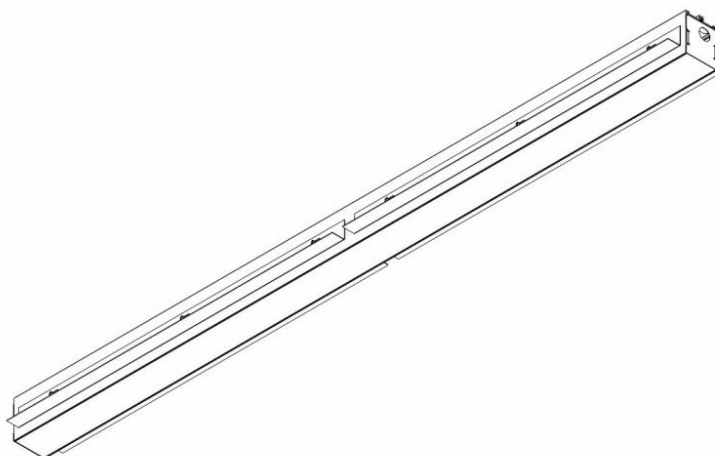

ELEGANTE SYSTEM LED S 1123MM 1400LM OPAL IP44 830 (16W)

DETAILED CARD

TECHNICAL PARAMETERS

Index:	388507
Ingress protection:	IP44/20
Impact resistance:	IK04
Nominal power [W]:	16
Luminous flux [lm]*:	1400
Colour temperature [K]:	3000
SDCM:	≤ 3
Energy efficiency class:	F
Material of the body:	aluminium
Colour of the body:	silver

CHARACTERISTICS

ELEGANTE LED SYSTEM is a modern office fixture designed for flush mounting. It provides a combination of high light parameters and a modern decorative effect. The optical design has been designed using an iridescent diaphragm with high permeability and uniform light distribution. Available system switches allow for the design of concealed light lines in various configurations (T, X, L). The advantage of the system's roofs is the lampshade without connections to max. length 25m.