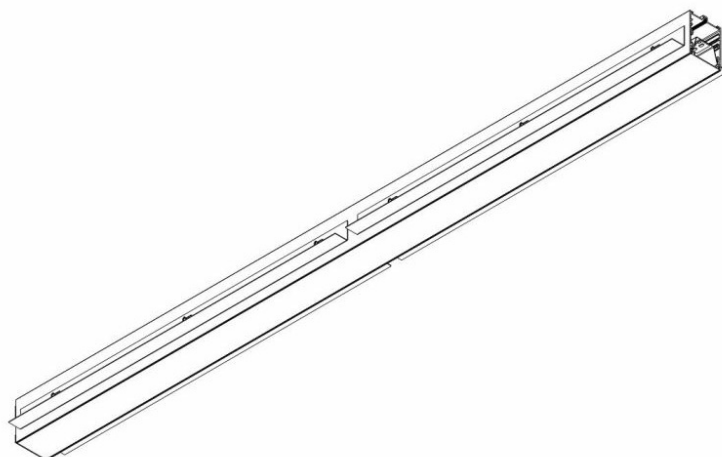

ELEGANTE SYSTEM LED M 1123MM 2400LM OPAL IP44 830 (30W)

DETAILED CARD

TECHNICAL PARAMETERS

Index:	388392
Ingress protection:	IP44/20
Impact resistance:	IK04
Nominal power [W]:	30
Luminous flux [lm]*:	2400
Colour temperature [K]:	3000
SDCM:	≤ 3
Energy efficiency class:	G
Material of the body:	aluminium
Colour of the body:	silver

CHARACTERISTICS

ELEGANTE LED SYSTEM is a modern office fixture designed for flush mounting. It provides a combination of high light parameters and a modern decorative effect. The optical design has been designed using an iridescent diaphragm with high permeability and uniform light distribution. Available system switches allow for the design of concealed light lines in various configurations (T, X, L). The advantage of the system's roofs is the lampshade without connections to max. length 25m.