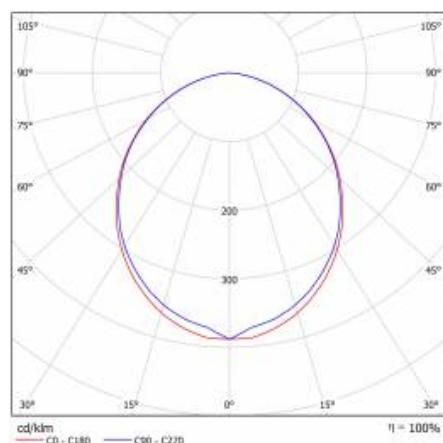

ELEGANTE SYSTEM LED M 1123MM 2400LM OPAL IP44 830 (30W)

DETAILED CARD

TECHNICAL PARAMETERS TABLE

Light source:	LED module	Impact resistance:	IK04
Nominal power [W]:	30	Ingress protection:	IP44/20
Rated power of the luminaire [W]:	33.48	Mounting version:	recessed
Supply voltage [V]:	220-240	Working temperature [°C]:	from -20 to +35
Frequency [Hz]:	50 - 60	Through wiring:	3x2.5
Source luminous flux [lm]*:	4608	Net weight [kg]:	2.300
Luminous flux [lm]:	2400	Gross weight [kg]:	2.800
Luminous efficacy [lm/W]:	71	Index:	388392
Energy efficiency class:	G	EAN:	5905963388392
Electrical protection class:	I	Category type:	systems
Colour temperature [K]:	3000	Version:	middle module
Colour rendering index:	>80	Product line:	SYSTEM 30W/15W
SDCM:	≤ 3	LED lifespan L80B20 [h]:	73000
Power factor:	0.86	LED lifespan L90B10 [h]:	36000
LED lifespan L70B50 [h]:	115000	Light distribution type:	open space
Diffuser material:	PC	Kolejność:	B
Diffuser colour:	white	ETIM class:	EC000282
Material of the body:	aluminium	CE certificate:	244/2023
Colour of the body:	silver	Photobiological safety:	Risk Group 1 (no photobiological hazard under normal behavioral limitation)
Dimensions (H/W/T/S) [mm]:	1123/90/65	Warranty [years]:	5
Mounting dimensions [mm]:	1123/55	Manual:	Download PDF

LIGHT CURVES