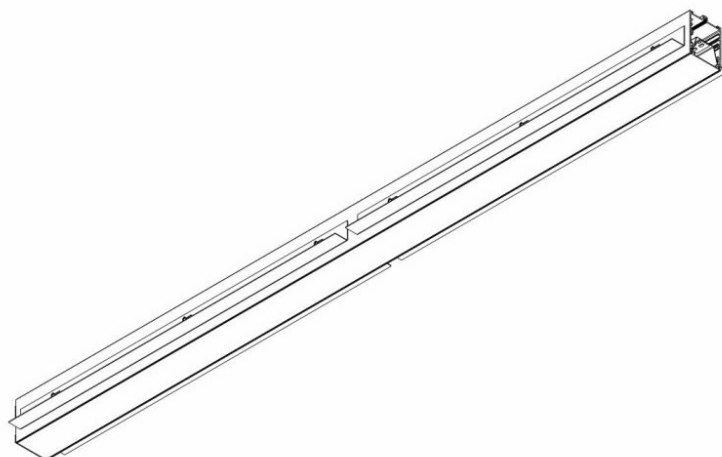

ELEGANTE SYSTEM LED M 1123MM 1400LM OPAL IP44 840 (16W)

DETAILED CARD

TECHNICAL PARAMETERS

Index:	388194
Ingress protection:	IP44/20
Impact resistance:	IK04
Nominal power [W]:	16
Luminous flux [lm]*:	1400
Colour temperature [K]:	4000
SDCM:	≤ 3
Energy efficiency class:	F
Material of the body:	aluminium
Colour of the body:	silver

CHARACTERISTICS

ELEGANTE LED SYSTEM is a modern office fixture designed for flush mounting. It provides a combination of high light parameters and a modern decorative effect. The optical design has been designed using an iridescent diaphragm with high permeability and uniform light distribution. Available system switches allow for the design of concealed light lines in various configurations (T, X, L). The advantage of the system's roofs is the lampshade without connections to max. length 25m.