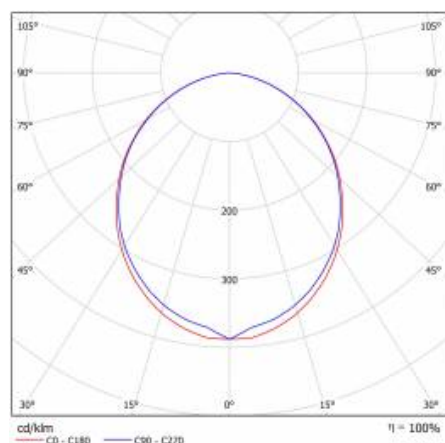

ELEGANTE SYSTEM LED M 1123MM 1400LM OPAL IP44 840 (16W)

DETAILED CARD

TECHNICAL PARAMETERS TABLE

Light source:	LED module	Impact resistance:	IK04
Nominal power [W]:	16	Ingress protection:	IP44/20
Rated power of the luminaire [W]:	17.68	Mounting version:	recessed
Supply voltage [V]:	220-240	Working temperature [°C]:	from -20 to +35
Frequency [Hz]:	50 - 60	Through wiring:	3x2.5
Source luminous flux [lm]*:	2446	Net weight [kg]:	2.300
Luminous flux [lm]:	1400	Gross weight [kg]:	2.800
Luminous efficacy [lm/W]:	79	Index:	388194
Energy efficiency class:	F	EAN:	5905963388194
Electrical protection class:	I	Category type:	systems
Colour temperature [K]:	4000	Version:	middle module
Colour rendering index:	>80	Product line:	SYSTEM 16W/8W
SDCM:	≤ 3	LED lifespan L80B20 [h]:	73000
Power factor:	0.86	LED lifespan L90B10 [h]:	36000
LED lifespan L70B50 [h]:	115000	Light distribution type:	open space
Diffuser material:	PC	Kolejność:	B
Diffuser colour:	white	ETIM class:	EC000282
Material of the body:	aluminium	CE certificate:	244/2023
Colour of the body:	silver	Photobiological safety:	Risk Group 1 (no photobiological hazard under normal behavioral limitation)
Dimensions (H/W/T/S) [mm]:	1123/90/65	Warranty [years]:	5
Mounting dimensions [mm]:	1123/55	Manual:	Download PDF

LIGHT CURVES