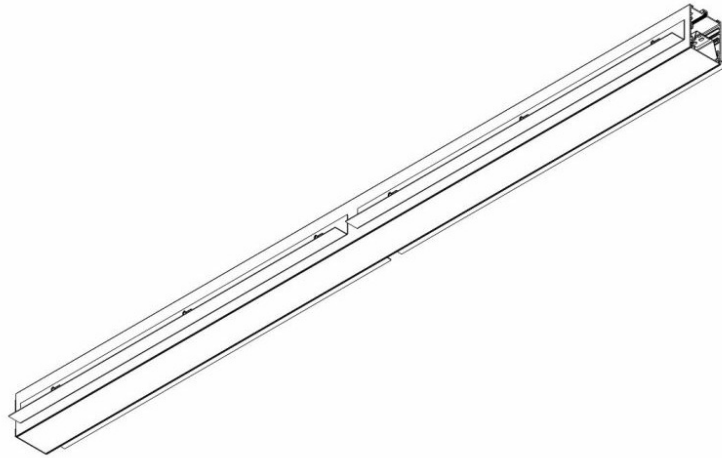

ELEGANTE SYSTEM LED M 1123MM 1400LM OPAL IP44 830 (16W)

DETAILED CARD

TECHNICAL PARAMETERS

Index:	388514
Ingress protection:	IP44/20
Impact resistance:	IK04
Nominal power [W]:	16
Luminous flux [lm]*:	1400
Colour temperature [K]:	3000
SDCM:	≤ 3
Energy efficiency class:	F
Material of the body:	aluminium
Colour of the body:	silver

CHARACTERISTICS

ELEGANTE LED SYSTEM is a modern office fixture designed for flush mounting. It provides a combination of high light parameters and a modern decorative effect. The optical design has been designed using an iridescent diaphragm with high permeability and uniform light distribution. Available system switches allow for the design of concealed light lines in various configurations (T, X, L). The advantage of the system's roofs is the lampshade without connections to max. length 25m.