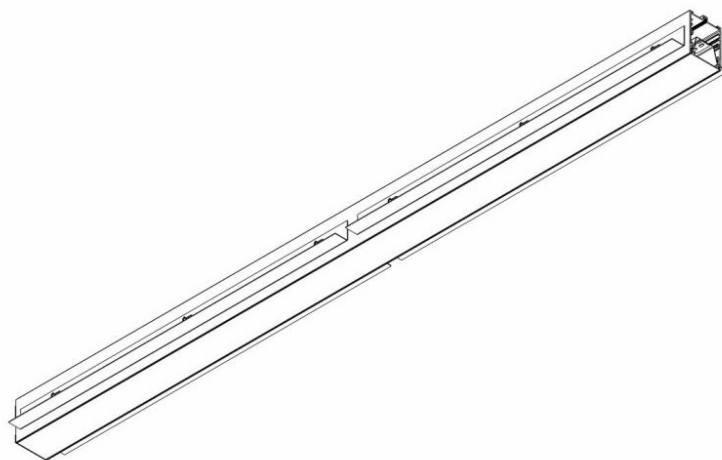

# ELEGANTE SYSTEM LED M 1123MM 1400LM OPAL IP44 830 (16W)

DETAILED CARD

## CHARACTERISTICS

ELEGANTE LED SYSTEM is a modern office fixture designed for flush mounting. It provides a combination of high light parameters and a modern decorative effect. The optical design has been designed using an iridescent diaphragm with high permeability and uniform light distribution. Available system switches allow for the design of concealed light lines in various configurations (T, X, L). The advantage of the system's roofs is the lampshade without connections to max. length 25m.

## TECHNICAL PARAMETERS TABLE

Nominal power [W]:	16	Colour of the body:	silver
Light source:	LED module	Mounting dimensions [mm]:	1123/55
Colour temperature [K]:	3000	Impact resistance:	IK04
Luminous flux [lm]:	1400	Mounting version:	recessed
Rated power of the luminaire [W]:	17.68	Working temperature [°C]:	from -20 to +35
Supply voltage [V]:	220-240	Through wiring:	3x2.5
Frequency [Hz]:	50 - 60	Net weight [kg]:	2.300
Version:	middle module	Gross weight [kg]:	2.800
Source luminous flux [lm]*:	2446	Index:	388514
Dimensions (H/W/T/S) [mm]:	1123/90/65	EAN:	5905963388514
Ingress protection:	IP44/20	Category type:	systems
Luminous efficacy [lm/W]:	79	Product line:	SYSTEM 16W/8W
Energy efficiency class:	F	LED lifespan L80B20 [h]:	73000
Electrical protection class:	I	LED lifespan L90B10 [h]:	36000
Colour rendering index:	>80	Light distribution type:	open space
SDCM:	≤ 3	Kolejność:	B
Power factor:	0.86	ETIM class:	EC000282
LED lifespan L70B50 [h]:	115000	CE certificate:	<a href="#">244/2023</a>
Diffuser material:	PC	Photobiological safety:	Risk Group 1 (no photobiological hazard under normal behavioral limitation)
Diffuser colour:	white	Warranty [years]:	5
Material of the body:	aluminium	Manual:	<a href="#">Download PDF</a>
		Plik LDT:	<a href="#">Pobierz</a>