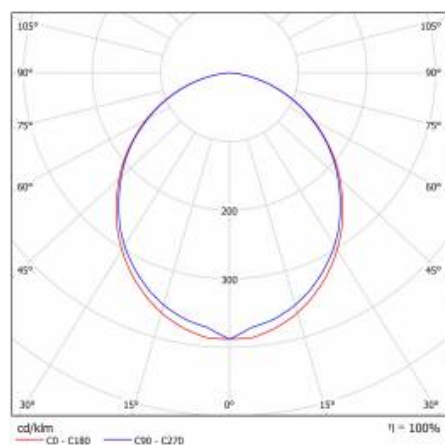

ELEGANTE SYSTEM LED M 1123MM 1400LM OPAL IP44 830 (16W)

DETAILED CARD

TECHNICAL PARAMETERS TABLE

Light source:	LED module	Impact resistance:	IK04
Nominal power [W]:	16	Ingress protection:	IP44/20
Rated power of the luminaire [W]:	17.68	Mounting version:	recessed
Supply voltage [V]:	220-240	Working temperature [°C]:	from -20 to +35
Frequency [Hz]:	50 - 60	Through wiring:	3x2.5
Source luminous flux [lm]*:	2446	Net weight [kg]:	2.300
Luminous flux [lm]:	1400	Gross weight [kg]:	2.800
Luminous efficacy [lm/W]:	79	Index:	388514
Energy efficiency class:	F	EAN:	5905963388514
Electrical protection class:	I	Category type:	systems
Colour temperature [K]:	3000	Version:	middle module
Colour rendering index:	>80	Product line:	SYSTEM 16W/8W
SDCM:	≤ 3	LED lifespan L80B20 [h]:	73000
Power factor:	0.86	LED lifespan L90B10 [h]:	36000
LED lifespan L70B50 [h]:	115000	Light distribution type:	open space
Diffuser material:	PC	Kolejność:	B
Diffuser colour:	white	ETIM class:	EC000282
Material of the body:	aluminium	CE certificate:	244/2023
Colour of the body:	silver	Photobiological safety:	Risk Group 1 (no photobiological hazard under normal behavioral limitation)
Dimensions (H/W/T/S) [mm]:	1123/90/65	Warranty [years]:	5
Mounting dimensions [mm]:	1123/55	Manual:	Download PDF

LIGHT CURVES