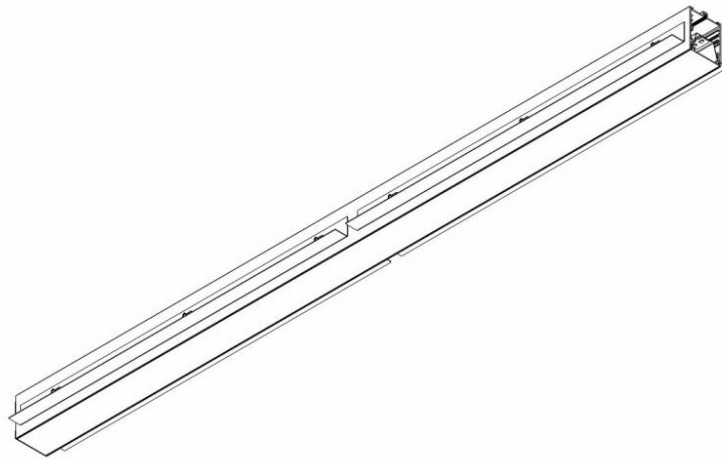

ELEGANTE SYSTEM LED M 1123MM 1400LM OPAL IP44 830 (16W)

DETAILED CARD

TECHNICAL PARAMETERS

Index:	388514
Ingress protection:	IP44/20
Impact resistance:	IK04
Nominal power [W]:	16
Luminous flux [lm]*:	1400
Colour temperature [K]:	3000
SDCM:	≤ 3
Energy efficiency class:	F
Material of the body:	aluminium
Colour of the body:	silver

CHARACTERISTICS

ELEGANTE LED SYSTEM is a modern office fixture designed for flush mounting. It provides a combination of high light parameters and a modern decorative effect. The optical design has been designed using an iridescent diaphragm with high permeability and uniform light distribution. Available system switches allow for the design of concealed light lines in various configurations (T, X, L). The advantage of the system's roofs is the lampshade without connections to max. length 25m.