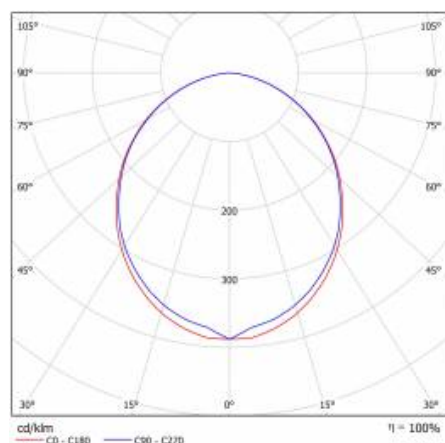

ELEGANTE SYSTEM LED M 1123MM 1400LM OPAL IP44 830 (16W)

DETAILED CARD

TECHNICAL PARAMETERS TABLE

Light source:	LED module	Impact resistance:	IK04
Nominal power [W]:	16	Ingress protection:	IP44/20
Rated power of the luminaire [W]:	17.68	Mounting version:	recessed
Supply voltage [V]:	220-240	Working temperature [°C]:	from -20 to +35
Frequency [Hz]:	50 - 60	Through wiring:	3x2.5
Source luminous flux [lm]*:	2446	Net weight [kg]:	2.300
Luminous flux [lm]:	1400	Gross weight [kg]:	2.800
Luminous efficacy [lm/W]:	79	Index:	388514
Energy efficiency class:	F	EAN:	5905963388514
Electrical protection class:	I	Category type:	systems
Colour temperature [K]:	3000	Version:	middle module
Colour rendering index:	>80	Product line:	SYSTEM 16W/8W
SDCM:	≤ 3	LED lifespan L80B20 [h]:	73000
Power factor:	0.86	LED lifespan L90B10 [h]:	36000
LED lifespan L70B50 [h]:	115000	Light distribution type:	open space
Diffuser material:	PC	Kolejność:	B
Diffuser colour:	white	ETIM class:	EC000282
Material of the body:	aluminium	CE certificate:	244/2023
Colour of the body:	silver	Photobiological safety:	Risk Group 1 (no photobiological hazard under normal behavioral limitation)
Dimensions (H/W/T/S) [mm]:	1123/90/65	Warranty [years]:	5
Mounting dimensions [mm]:	1123/55	Manual:	Download PDF

LIGHT CURVES