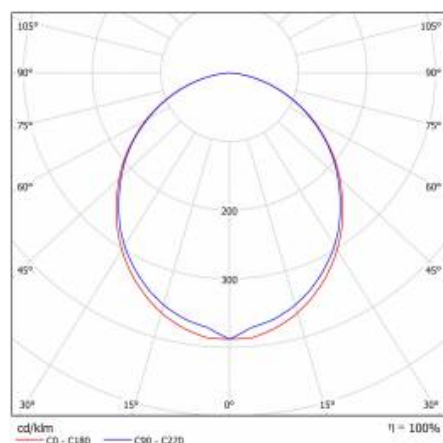

ELEGANTE SYSTEM LED E 1123MM 2400LM OPAL IP44 840 (30W)

DETAILED CARD

TECHNICAL PARAMETERS TABLE

Light source:	LED module	Impact resistance:	IK04
Nominal power [W]:	30	Ingress protection:	IP44/20
Rated power of the luminaire [W]:	33.48	Mounting version:	recessed
Supply voltage [V]:	220-240	Working temperature [°C]:	from -20 to +35
Frequency [Hz]:	50 - 60	Net weight [kg]:	2.100
Source luminous flux [lm]*:	4608	Gross weight [kg]:	2.600
Luminous flux [lm]:	2400	Index:	388088
Luminous efficacy [lm/W]:	71	EAN:	5905963388088
Energy efficiency class:	G	Category type:	systems
Electrical protection class:	I	Version:	end module
Colour temperature [K]:	4000	Product line:	SYSTEM 30W/15W
Colour rendering index:	>80	LED lifespan L80B20 [h]:	73000
SDCM:	≤ 3	LED lifespan L90B10 [h]:	36000
Power factor:	0.86	Light distribution type:	open space
LED lifespan L70B50 [h]:	115000	Kolejność:	C
Diffuser material:	PC	ETIM class:	EC000282
Diffuser colour:	white	CE certificate:	244/2023
Material of the body:	aluminium	Photobiological safety:	Risk Group 1 (no photobiological hazard under normal behavioral limitation)
Colour of the body:	silver	Warranty [years]:	5
Dimensions (H/W/T/S) [mm]:	1123/90/65	Manual:	Download PDF
Mounting dimensions [mm]:	1123/55		

LIGHT CURVES