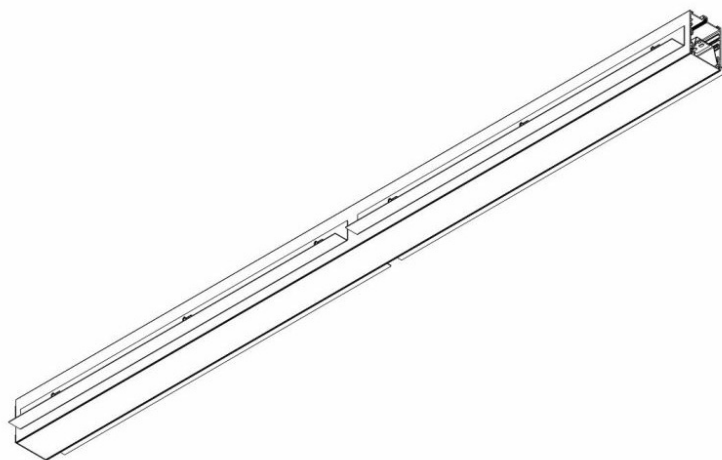

ELEGANTE SYSTEM LED E 1123MM 2400LM OPAL IP44 840 (30W)

DETAILED CARD

TECHNICAL PARAMETERS

Index:	388088
Ingress protection:	IP44/20
Impact resistance:	IK04
Nominal power [W]:	30
Luminous flux [lm]*:	2400
Colour temperature [K]:	4000
SDCM:	≤ 3
Energy efficiency class:	G
Material of the body:	aluminium
Colour of the body:	silver

CHARACTERISTICS

ELEGANTE LED SYSTEM is a modern office fixture designed for flush mounting. It provides a combination of high light parameters and a modern decorative effect. The optical design has been designed using an iridescent diaphragm with high permeability and uniform light distribution. Available system switches allow for the design of concealed light lines in various configurations (T, X, L). The advantage of the system's roofs is the lampshade without connections to max. length 25m.