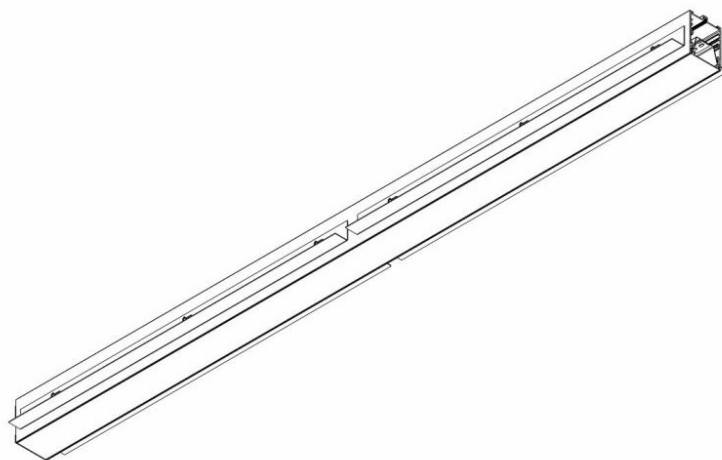

# ELEGANTE SYSTEM LED E 1123MM 1400LM OPAL IP44 840 (16W)

DETAILED CARD

## CHARACTERISTICS

ELEGANTE LED SYSTEM is a modern office fixture designed for flush mounting. It provides a combination of high light parameters and a modern decorative effect. The optical design has been designed using an iridescent diaphragm with high permeability and uniform light distribution. Available system switches allow for the design of concealed light lines in various configurations (T, X, L). The advantage of the system's roofs is the lampshade without connections to max. length 25m.