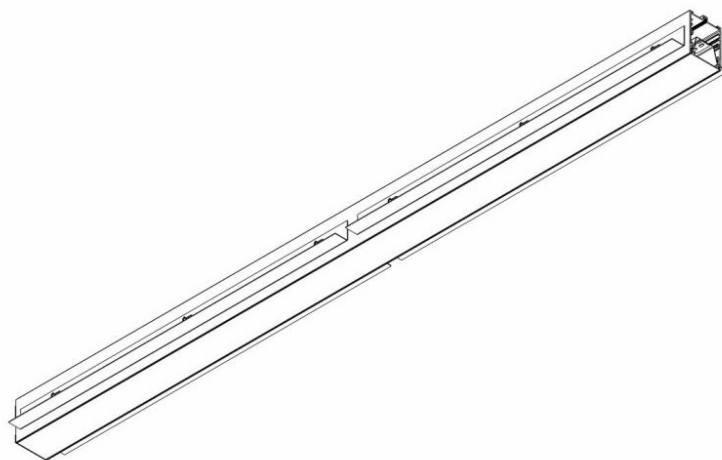

ELEGANTE SYSTEM LED E 1123MM 1400LM OPAL IP44 830 (16W)

DETAILED CARD

TECHNICAL PARAMETERS

Index:	388521
Ingress protection:	IP44/20
Impact resistance:	IK04
Nominal power [W]:	16
Luminous flux [lm]*:	1400
Colour temperature [K]:	3000
SDCM:	≤ 3
Energy efficiency class:	F
Material of the body:	aluminium
Colour of the body:	silver

CHARACTERISTICS

ELEGANTE LED SYSTEM is a modern office fixture designed for flush mounting. It provides a combination of high light parameters and a modern decorative effect. The optical design has been designed using an iridescent diaphragm with high permeability and uniform light distribution. Available system switches allow for the design of concealed light lines in various configurations (T, X, L). The advantage of the system's roofs is the lampshade without connections to max. length 25m.