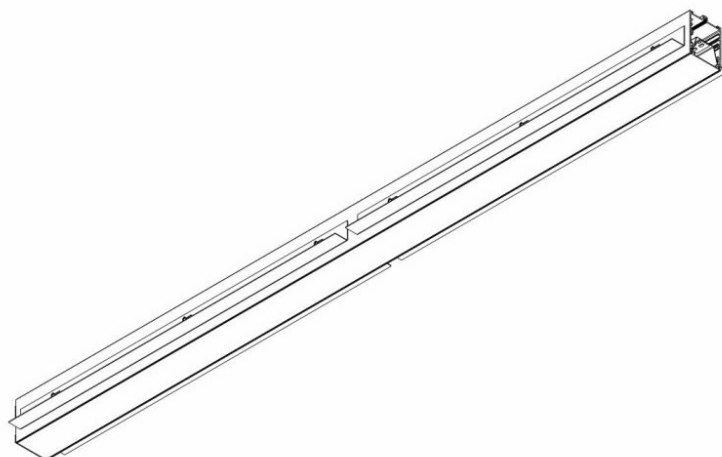

# ELEGANTE SYSTEM LED E 1123MM 1400LM OPAL IP44 830 (16W)

DETAILED CARD

## CHARACTERISTICS

ELEGANTE LED SYSTEM is a modern office fixture designed for flush mounting. It provides a combination of high light parameters and a modern decorative effect. The optical design has been designed using an iridescent diaphragm with high permeability and uniform light distribution. Available system switches allow for the design of concealed light lines in various configurations (T, X, L). The advantage of the system's roofs is the lampshade without connections to max. length 25m.