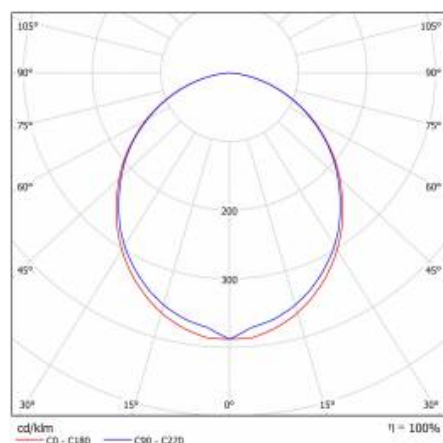

ELEGANTE SYSTEM LED E 1123MM 1400LM OPAL IP44 830 (16W)

DETAILED CARD

TECHNICAL PARAMETERS TABLE

Light source:	LED module	Impact resistance:	IK04
Nominal power [W]:	16	Ingress protection:	IP44/20
Rated power of the luminaire [W]:	17.68	Mounting version:	recessed
Supply voltage [V]:	220-240	Working temperature [°C]:	from -20 to +35
Frequency [Hz]:	50 - 60	Net weight [kg]:	2.100
Source luminous flux [lm]*:	2446	Gross weight [kg]:	2.600
Luminous flux [lm]:	1400	Index:	388521
Luminous efficacy [lm/W]:	79	EAN:	5905963388521
Energy efficiency class:	F	Category type:	systems
Electrical protection class:	I	Version:	end module
Colour temperature [K]:	3000	Product line:	SYSTEM 16W/8W
Colour rendering index:	>80	LED lifespan L80B20 [h]:	73000
SDCM:	≤ 3	LED lifespan L90B10 [h]:	36000
Power factor:	0.86	Light distribution type:	open space
LED lifespan L70B50 [h]:	115000	Kolejność:	C
Diffuser material:	PC	ETIM class:	EC000282
Diffuser colour:	white	CE certificate:	244/2023
Material of the body:	aluminium	Photobiological safety:	Risk Group 1 (no photobiological hazard under normal behavioral limitation)
Colour of the body:	silver	Warranty [years]:	5
Dimensions (H/W/T/S) [mm]:	1123/90/65	Manual:	Download PDF
Mounting dimensions [mm]:	1123/55		

LIGHT CURVES