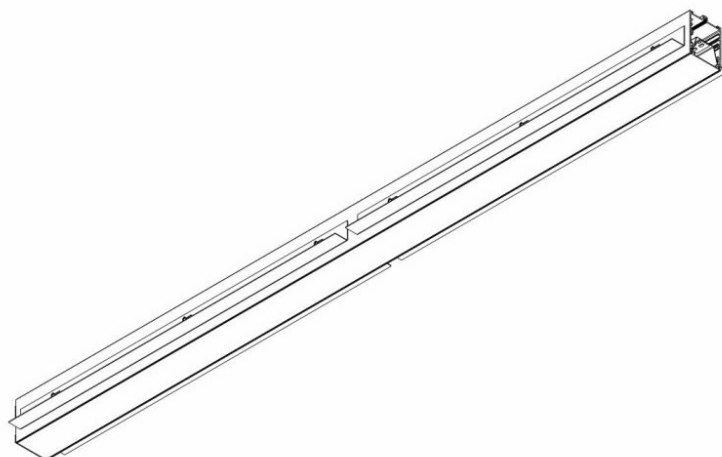

ELEGANTE SYSTEM LED E 1123MM 1400LM OPAL IP44 830 (16W)

DETAILED CARD

TECHNICAL PARAMETERS

Index:	388521
Ingress protection:	IP44/20
Impact resistance:	IK04
Nominal power [W]:	16
Luminous flux [lm]*:	1400
Colour temperature [K]:	3000
SDCM:	≤ 3
Energy efficiency class:	F
Material of the body:	aluminium
Colour of the body:	silver

CHARACTERISTICS

ELEGANTE LED SYSTEM is a modern office fixture designed for flush mounting. It provides a combination of high light parameters and a modern decorative effect. The optical design has been designed using an iridescent diaphragm with high permeability and uniform light distribution. Available system switches allow for the design of concealed light lines in various configurations (T, X, L). The advantage of the system's roofs is the lampshade without connections to max. length 25m.