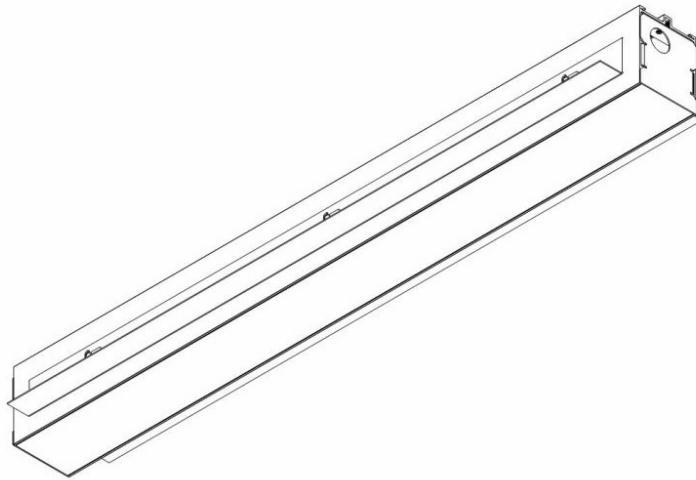

ELEGANTE SYSTEM LED S 562MM 700LM OPAL DALI IP44 840 (8W)

DETAILED CARD

TECHNICAL PARAMETERS

Index:	388156
Ingress protection:	IP44/20
Impact resistance:	IK04
Nominal power [W]:	8
Luminous flux [lm]*:	700
Colour temperature [K]:	4000
SDCM:	≤ 3
Energy efficiency class:	G
Material of the body:	aluminium
Colour of the body:	silver

CHARACTERISTICS

ELEGANTE LED SYSTEM is a modern office fixture designed for flush mounting. It provides a combination of high light parameters and a modern decorative effect. The optical design has been designed using an iridescent diaphragm with high permeability and uniform light distribution. Available system switches allow for the design of concealed light lines in various configurations (T, X, L). The advantage of the system's roofs is the lampshade without connections to max. length 25m.