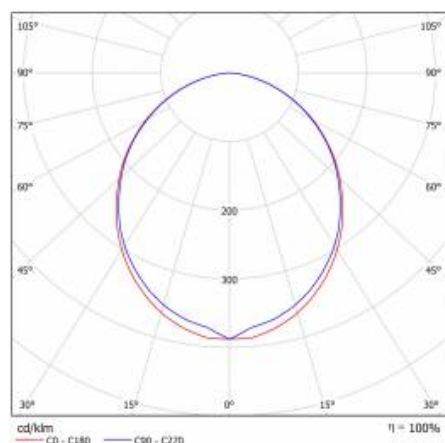

ELEGANTE SYSTEM LED S 562MM 700LM OPAL DALI IP44 840 (8W)

DETAILED CARD

TECHNICAL PARAMETERS TABLE

Light source:	LED module	Impact resistance:	IK04
Nominal power [W]:	8	Ingress protection:	IP44/20
Rated power of the luminaire [W]:	9.81	Mounting version:	recessed
Supply voltage [V]:	220-240	Working temperature [°C]:	from -20 to +35
Frequency [Hz]:	50 - 60	DIMM DALI:	yes
Source luminous flux [lm]*:	1223	Net weight [kg]:	1.500
Luminous flux [lm]:	700	Gross weight [kg]:	1.700
Luminous efficacy [lm/W]:	71	Index:	388156
Energy efficiency class:	G	EAN:	5905963388156
Electrical protection class:	I	Category type:	systems
Colour temperature [K]:	4000	Version:	start module
Colour rendering index:	>80	Product line:	SYSTEM 16W/8W
SDCM:	≤ 3	LED lifespan L80B20 [h]:	73000
Power factor:	0.86	LED lifespan L90B10 [h]:	36000
LED lifespan L70B50 [h]:	115000	Light distribution type:	open space
Diffuser material:	PC	Kolejność:	A
Diffuser colour:	white	ETIM class:	EC000282
Material of the body:	aluminium	CE certificate:	244/2023
Colour of the body:	silver	Photobiological safety:	Risk Group 1 (no photobiological hazard under normal behavioral limitation)
Dimensions (H/W/T/S) [mm]:	562/90/65	Warranty [years]:	5
Mounting dimensions [mm]:	562/55	Manual:	Download PDF

LIGHT CURVES