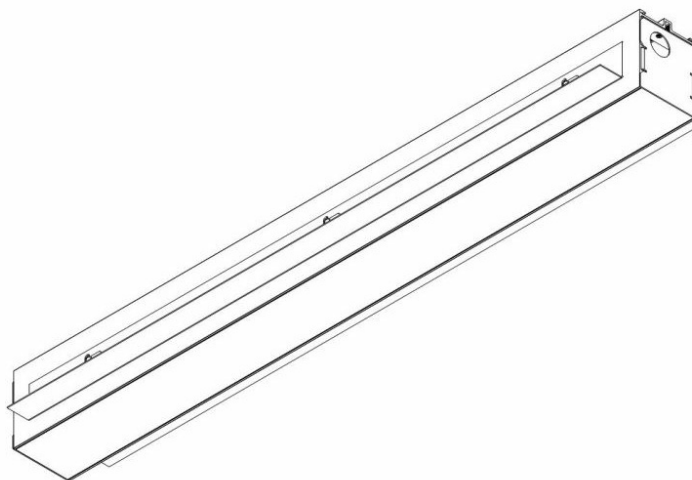

ELEGANTE SYSTEM LED S 562MM 700LM OPAL DALI IP44 840 (8W)

DETAILED CARD

TECHNICAL PARAMETERS

Index:	388156
Ingress protection:	IP44/20
Impact resistance:	IK04
Nominal power [W]:	8
Luminous flux [lm]*:	700
Colour temperature [K]:	4000
SDCM:	≤ 3
Energy efficiency class:	G
Material of the body:	aluminium
Colour of the body:	silver

CHARACTERISTICS

ELEGANTE LED SYSTEM is a modern office fixture designed for flush mounting. It provides a combination of high light parameters and a modern decorative effect. The optical design has been designed using an iridescent diaphragm with high permeability and uniform light distribution. Available system switches allow for the design of concealed light lines in various configurations (T, X, L). The advantage of the system's roofs is the lampshade without connections to max. length 25m.

APPLICATION

The luminaire is dedicated for internal use. For use in office and commercial facilities, in particular in representative rooms.