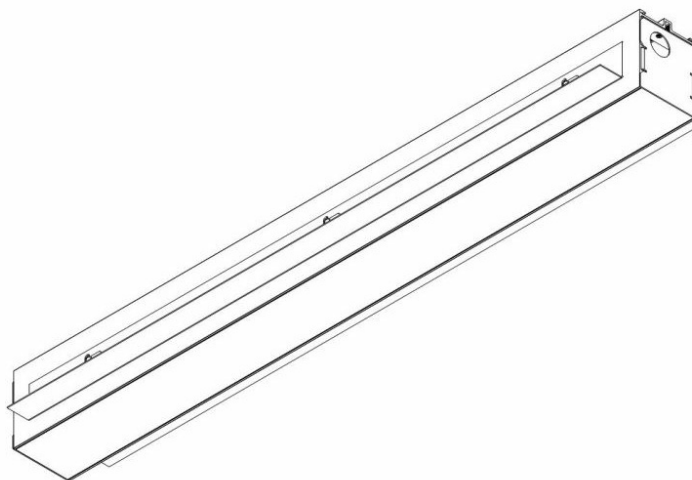

ELEGANTE SYSTEM LED S 562MM 700LM OPAL DALI IP44 830 (8W)

DETAILED CARD

TECHNICAL PARAMETERS

Index:	388477
Ingress protection:	IP44/20
Impact resistance:	IK04
Nominal power [W]:	8
Luminous flux [lm]*:	700
Colour temperature [K]:	3000
SDCM:	≤ 3
Energy efficiency class:	G
Material of the body:	aluminium
Colour of the body:	silver

CHARACTERISTICS

ELEGANTE LED SYSTEM is a modern office fixture designed for flush mounting. It provides a combination of high light parameters and a modern decorative effect. The optical design has been designed using an iridescent diaphragm with high permeability and uniform light distribution. Available system switches allow for the design of concealed light lines in various configurations (T, X, L). The advantage of the system's roofs is the lampshade without connections to max. length 25m.