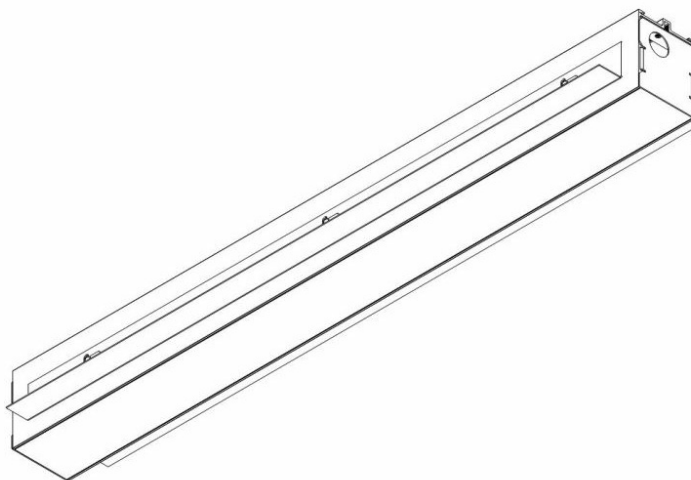

ELEGANTE SYSTEM LED S 562MM 700LM OPAL DALI IP44 830 (8W)

DETAILED CARD

TECHNICAL PARAMETERS

Index:	388477
Ingress protection:	IP44/20
Impact resistance:	IK04
Nominal power [W]:	8
Luminous flux [lm]*:	700
Colour temperature [K]:	3000
SDCM:	≤ 3
Energy efficiency class:	G
Material of the body:	aluminium
Colour of the body:	silver

CHARACTERISTICS

ELEGANTE LED SYSTEM is a modern office fixture designed for flush mounting. It provides a combination of high light parameters and a modern decorative effect. The optical design has been designed using an iridescent diaphragm with high permeability and uniform light distribution. Available system switches allow for the design of concealed light lines in various configurations (T, X, L). The advantage of the system's roofs is the lampshade without connections to max. length 25m.