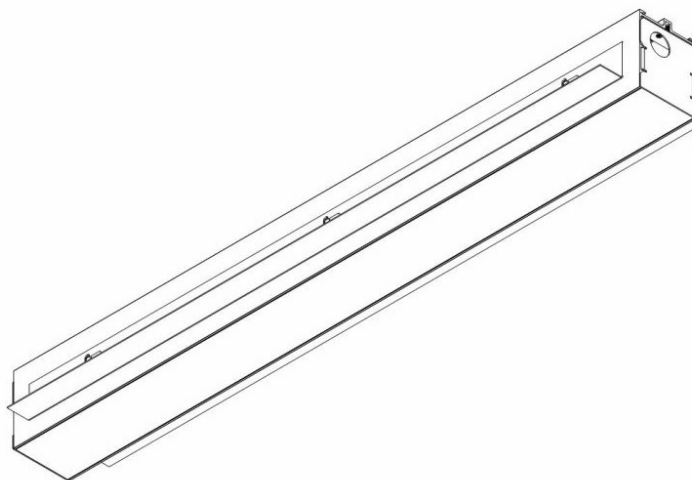

# ELEGANTE SYSTEM LED S 562MM 700LM OPAL DALI IP44 830 (8W)

DETAILED CARD

## CHARACTERISTICS

ELEGANTE LED SYSTEM is a modern office fixture designed for flush mounting. It provides a combination of high light parameters and a modern decorative effect. The optical design has been designed using an iridescent diaphragm with high permeability and uniform light distribution. Available system switches allow for the design of concealed light lines in various configurations (T, X, L). The advantage of the system's roofs is the lampshade without connections to max. length 25m.