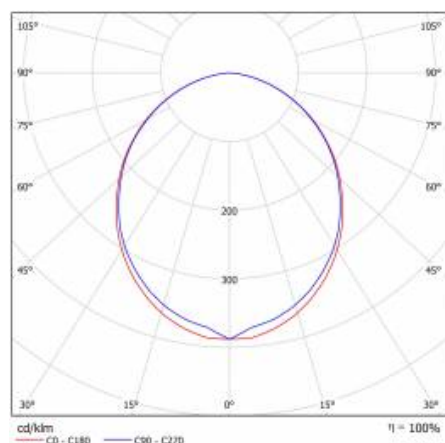

ELEGANTE SYSTEM LED S 562MM 700LM OPAL DALI IP44 830 (8W)

DETAILED CARD

TECHNICAL PARAMETERS TABLE

Light source:	LED module	Impact resistance:	IK04
Nominal power [W]:	8	Ingress protection:	IP44/20
Rated power of the luminaire [W]:	9.81	Mounting version:	recessed
Supply voltage [V]:	220-240	Working temperature [°C]:	from -20 to +35
Frequency [Hz]:	50 - 60	DIMM DALI:	yes
Source luminous flux [lm]*:	1223	Net weight [kg]:	1.500
Luminous flux [lm]:	700	Gross weight [kg]:	1.700
Luminous efficacy [lm/W]:	71	Index:	388477
Energy efficiency class:	G	EAN:	5905963388477
Electrical protection class:	I	Category type:	systems
Colour temperature [K]:	3000	Version:	start module
Colour rendering index:	>80	Product line:	SYSTEM 16W/8W
SDCM:	≤ 3	LED lifespan L80B20 [h]:	73000
Power factor:	0.86	LED lifespan L90B10 [h]:	36000
LED lifespan L70B50 [h]:	115000	Light distribution type:	open space
Diffuser material:	PC	Kolejność:	A
Diffuser colour:	white	ETIM class:	EC000282
Material of the body:	aluminium	CE certificate:	244/2023
Colour of the body:	silver	Photobiological safety:	Risk Group 1 (no photobiological hazard under normal behavioral limitation)
Dimensions (H/W/T/S) [mm]:	562/90/65	Warranty [years]:	5
Mounting dimensions [mm]:	562/55	Manual:	Download PDF

LIGHT CURVES