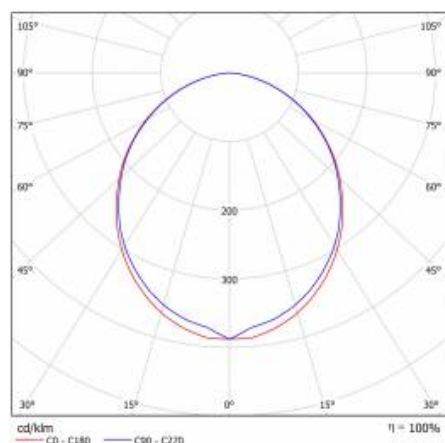

ELEGANTE SYSTEM LED S 562MM 1200LM OPAL DALI IP44 840 (15W)

DETAILED CARD

TECHNICAL PARAMETERS TABLE

Light source:	LED module	Impact resistance:	IK04
Nominal power [W]:	18	Ingress protection:	IP44/20
Rated power of the luminaire [W]:	18.46	Mounting version:	recessed
Supply voltage [V]:	220-240	Working temperature [°C]:	from -20 to +35
Frequency [Hz]:	50 - 60	DIMM DALI:	yes
Source luminous flux [lm]*:	2304	Net weight [kg]:	1.500
Luminous flux [lm]:	2300	Gross weight [kg]:	1.700
Luminous efficacy [lm/W]:	65	Index:	388033
Energy efficiency class:	G	EAN:	5905963388033
Electrical protection class:	I	Category type:	systems
Colour temperature [K]:	4000	Version:	start module
Colour rendering index:	>80	Product line:	SYSTEM 30W/15W
SDCM:	≤ 3	LED lifespan L80B20 [h]:	73000
Power factor:	0.92	LED lifespan L90B10 [h]:	36000
LED lifespan L70B50 [h]:	115000	Light distribution type:	open space
Diffuser material:	PC	Kolejność:	A
Diffuser colour:	white	ETIM class:	EC000282
Material of the body:	aluminium	CE certificate:	244/2023
Colour of the body:	silver	Photobiological safety:	Risk Group 1 (no photobiological hazard under normal behavioral limitation)
Dimensions (H/W/T/S) [mm]:	562/90/65	Warranty [years]:	5
Mounting dimensions [mm]:	562/55	Manual:	Download PDF

LIGHT CURVES