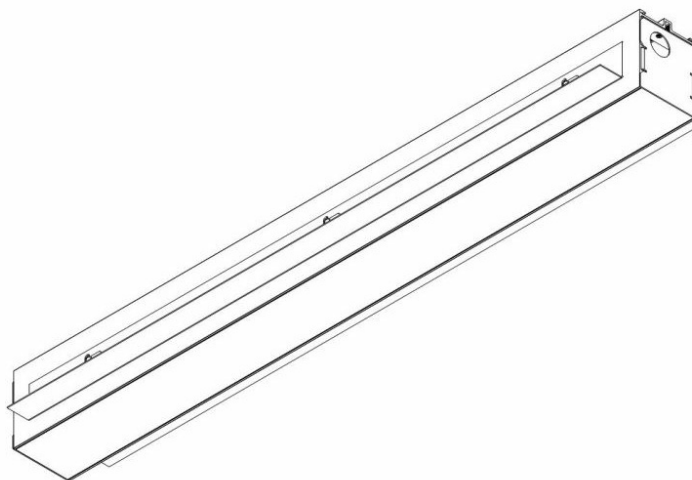

ELEGANTE SYSTEM LED S 562MM 1200LM OPAL DALI IP44 840 (15W)

DETAILED CARD

TECHNICAL PARAMETERS

Index:	388033
Ingress protection:	IP44/20
Impact resistance:	IK04
Nominal power [W]:	18
Luminous flux [lm]*:	2300
Colour temperature [K]:	4000
SDCM:	≤ 3
Energy efficiency class:	G
Material of the body:	aluminium
Colour of the body:	silver

CHARACTERISTICS

ELEGANTE LED SYSTEM is a modern office fixture designed for flush mounting. It provides a combination of high light parameters and a modern decorative effect. The optical design has been designed using an iridescent diaphragm with high permeability and uniform light distribution. Available system switches allow for the design of concealed light lines in various configurations (T, X, L). The advantage of the system's roofs is the lampshade without connections to max. length 25m.

APPLICATION

The luminaire is dedicated for internal use. For use in office and commercial facilities, in particular in representative rooms.