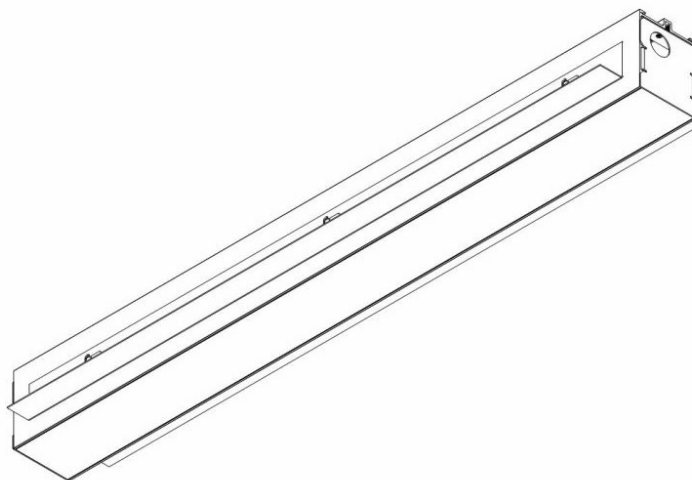

# ELEGANTE SYSTEM LED S 562MM 1200LM OPAL DALI IP44 840 (15W)

DETAILED CARD

## CHARACTERISTICS

ELEGANTE LED SYSTEM is a modern office fixture designed for flush mounting. It provides a combination of high light parameters and a modern decorative effect. The optical design has been designed using an iridescent diaphragm with high permeability and uniform light distribution. Available system switches allow for the design of concealed light lines in various configurations (T, X, L). The advantage of the system's roofs is the lampshade without connections to max. length 25m.

## TECHNICAL PARAMETERS TABLE

Light source:	LED module	Impact resistance:	IK04
Nominal power [W]:	18	Ingress protection:	IP44/20
Rated power of the luminaire [W]:	18.46	Mounting version:	recessed
Supply voltage [V]:	220-240	Working temperature [°C]:	from -20 to +35
Frequency [Hz]:	50 - 60	DIMM DALI:	yes
Source luminous flux [lm]*:	2304	Net weight [kg]:	1.500
Luminous flux [lm]:	2300	Gross weight [kg]:	1.700
Luminous efficacy [lm/W]:	65	Index:	388033
Energy efficiency class:	G	EAN:	5905963388033
Electrical protection class:	I	Category type:	systems
Colour temperature [K]:	4000	Version:	start module
Colour rendering index:	>80	Product line:	SYSTEM 30W/15W
SDCM:	≤ 3	LED lifespan L80B20 [h]:	73000
Power factor:	0.92	LED lifespan L90B10 [h]:	36000
LED lifespan L70B50 [h]:	115000	Light distribution type:	open space
Diffuser material:	PC	Kolejność:	A
Diffuser colour:	white	ETIM class:	EC000282
Material of the body:	aluminium	CE certificate:	<a href="#">244/2023</a>
Colour of the body:	silver	Photobiological safety:	Risk Group 1 (no photobiological hazard under normal behavioral limitation)
Dimensions (H/W/T/S) [mm]:	562/90/65	Warranty [years]:	5
Mounting dimensions [mm]:	562/55	Manual:	<a href="#">Download PDF</a>