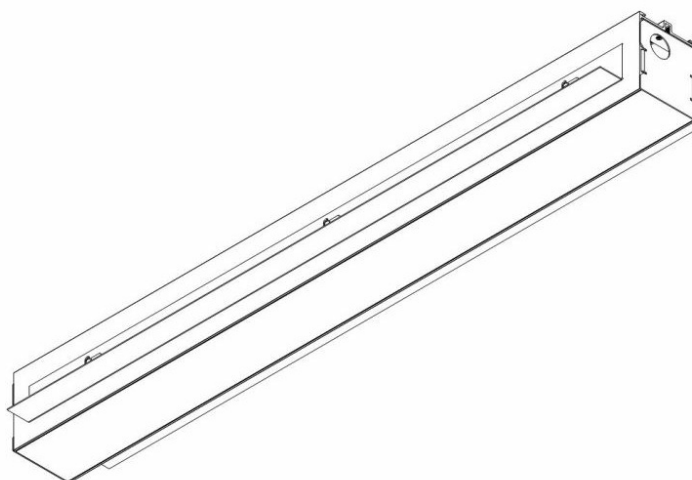

ELEGANTE SYSTEM LED S 562MM 1200LM OPAL DALI IP44 830 (15W)

DETAILED CARD

TECHNICAL PARAMETERS

Index:	388354
Ingress protection:	IP44/20
Impact resistance:	IK04
Nominal power [W]:	15
Luminous flux [lm]*:	1200
Colour temperature [K]:	3000
SDCM:	≤ 3
Energy efficiency class:	G
Material of the body:	aluminium
Colour of the body:	silver

CHARACTERISTICS

ELEGANTE LED SYSTEM is a modern office fixture designed for flush mounting. It provides a combination of high light parameters and a modern decorative effect. The optical design has been designed using an iridescent diaphragm with high permeability and uniform light distribution. Available system switches allow for the design of concealed light lines in various configurations (T, X, L). The advantage of the system's roofs is the lampshade without connections to max. length 25m.

APPLICATION

The luminaire is dedicated for internal use. For use in office and commercial facilities, in particular in representative rooms.