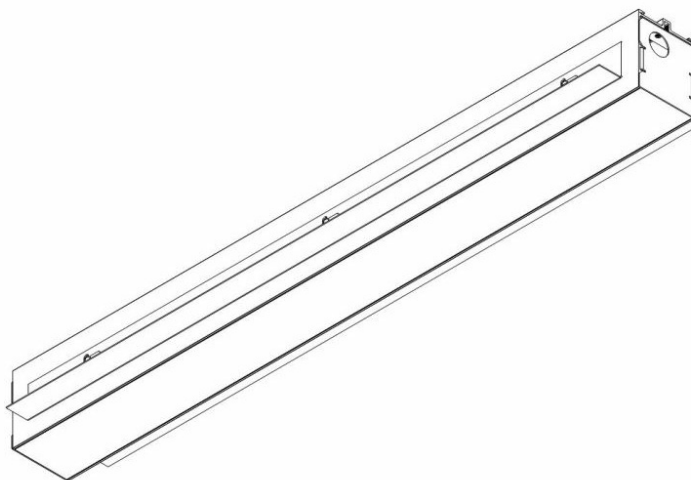

# ELEGANTE SYSTEM LED S 562MM 1200LM OPAL DALI IP44 830 (15W)

DETAILED CARD

## CHARACTERISTICS

ELEGANTE LED SYSTEM is a modern office fixture designed for flush mounting. It provides a combination of high light parameters and a modern decorative effect. The optical design has been designed using an iridescent diaphragm with high permeability and uniform light distribution. Available system switches allow for the design of concealed light lines in various configurations (T, X, L). The advantage of the system's roofs is the lampshade without connections to max. length 25m.

## TECHNICAL PARAMETERS TABLE

Light source:	LED module	Impact resistance:	IK04
Nominal power [W]:	15	Ingress protection:	IP44/20
Rated power of the luminaire [W]:	18.46	Mounting version:	recessed
Supply voltage [V]:	220-240	Working temperature [°C]:	from -20 to +35
Frequency [Hz]:	50 - 60	DIMM DALI:	yes
Source luminous flux [lm]*:	2304	Net weight [kg]:	1.500
Luminous flux [lm]:	1200	Gross weight [kg]:	1.700
Luminous efficacy [lm/W]:	65	Index:	388354
Energy efficiency class:	G	EAN:	5905963388354
Electrical protection class:	I	Category type:	systems
Colour temperature [K]:	3000	Version:	start module
Colour rendering index:	>80	Product line:	SYSTEM 30W/15W
SDCM:	≤ 3	LED lifespan L80B20 [h]:	73000
Power factor:	0.92	LED lifespan L90B10 [h]:	36000
LED lifespan L70B50 [h]:	115000	Light distribution type:	open space
Diffuser material:	PC	Kolejność:	A
Diffuser colour:	white	ETIM class:	EC000282
Material of the body:	aluminium	CE certificate:	<a href="#">244/2023</a>
Colour of the body:	silver	Photobiological safety:	Risk Group 1 (no photobiological hazard under normal behavioral limitation)
Dimensions (H/W/T/S) [mm]:	562/90/65	Warranty [years]:	5
Mounting dimensions [mm]:	562/55	Manual:	<a href="#">Download PDF</a>