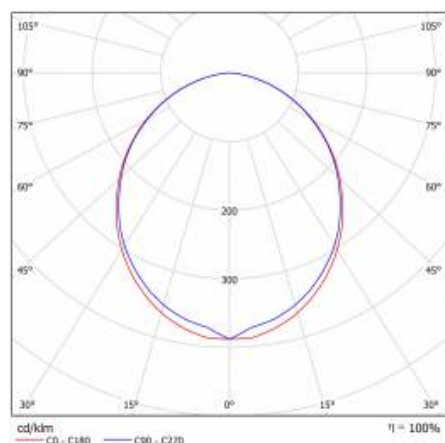

ELEGANTE SYSTEM LED S 562MM 1200LM OPAL DALI IP44 830 (15W)

DETAILED CARD

TECHNICAL PARAMETERS TABLE

Light source:	LED module	Impact resistance:	IK04
Nominal power [W]:	15	Ingress protection:	IP44/20
Rated power of the luminaire [W]:	18.46	Mounting version:	recessed
Supply voltage [V]:	220-240	Working temperature [°C]:	from -20 to +35
Frequency [Hz]:	50 - 60	DIMM DALI:	yes
Source luminous flux [lm]*:	2304	Net weight [kg]:	1.500
Luminous flux [lm]:	1200	Gross weight [kg]:	1.700
Luminous efficacy [lm/W]:	65	Index:	388354
Energy efficiency class:	G	EAN:	5905963388354
Electrical protection class:	I	Category type:	systems
Colour temperature [K]:	3000	Version:	start module
Colour rendering index:	>80	Product line:	SYSTEM 30W/15W
SDCM:	≤ 3	LED lifespan L80B20 [h]:	73000
Power factor:	0.92	LED lifespan L90B10 [h]:	36000
LED lifespan L70B50 [h]:	115000	Light distribution type:	open space
Diffuser material:	PC	Kolejność:	A
Diffuser colour:	white	ETIM class:	EC000282
Material of the body:	aluminium	CE certificate:	244/2023
Colour of the body:	silver	Photobiological safety:	Risk Group 1 (no photobiological hazard under normal behavioral limitation)
Dimensions (H/W/T/S) [mm]:	562/90/65	Warranty [years]:	5
Mounting dimensions [mm]:	562/55	Manual:	Download PDF

LIGHT CURVES