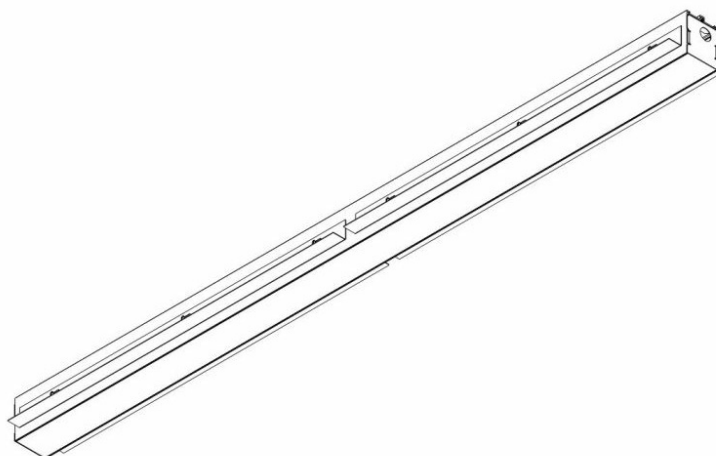

ELEGANTE SYSTEM LED S 1123MM 2400LM OPAL DALI IP44 840 (30W)

DETAILED CARD

TECHNICAL PARAMETERS

Index:	388095
Ingress protection:	IP44/20
Impact resistance:	IK04
Nominal power [W]:	30
Luminous flux [lm]*:	2400
Colour temperature [K]:	4000
SDCM:	≤ 3
Energy efficiency class:	F
Material of the body:	aluminium
Colour of the body:	silver

CHARACTERISTICS

ELEGANTE LED SYSTEM is a modern office fixture designed for flush mounting. It provides a combination of high light parameters and a modern decorative effect. The optical design has been designed using an iridescent diaphragm with high permeability and uniform light distribution. Available system switches allow for the design of concealed light lines in various configurations (T, X, L). The advantage of the system's roofs is the lampshade without connections to max. length 25m.