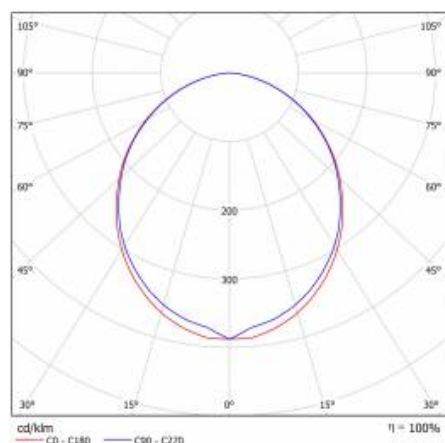

ELEGANTE SYSTEM LED S 1123MM 2400LM OPAL DALI IP44 840 (30W)

DETAILED CARD

TECHNICAL PARAMETERS TABLE

Light source:	LED module	Impact resistance:	IK04
Nominal power [W]:	30	Ingress protection:	IP44/20
Rated power of the luminaire [W]:	32.72	Mounting version:	recessed
Supply voltage [V]:	220-240	Working temperature [°C]:	from -20 to +35
Frequency [Hz]:	50 - 60	DIMM DALI:	yes
Source luminous flux [lm]*:	4608	Net weight [kg]:	2.200
Luminous flux [lm]:	2400	Gross weight [kg]:	2.600
Luminous efficacy [lm/W]:	73	Index:	388095
Energy efficiency class:	F	EAN:	5905963388095
Electrical protection class:	I	Category type:	systems
Colour temperature [K]:	4000	Version:	start module
Colour rendering index:	>80	Product line:	SYSTEM 30W/15W
SDCM:	≤ 3	LED lifespan L80B20 [h]:	73000
Power factor:	0.96	LED lifespan L90B10 [h]:	36000
LED lifespan L70B50 [h]:	115000	Light distribution type:	open space
Diffuser material:	PC	Kolejność:	A
Diffuser colour:	white	ETIM class:	EC000282
Material of the body:	aluminium	CE certificate:	244/2023
Colour of the body:	silver	Photobiological safety:	Risk Group 1 (no photobiological hazard under normal behavioral limitation)
Dimensions (H/W/T/S) [mm]:	1123/90/65	Warranty [years]:	5
Mounting dimensions [mm]:	1123/55	Manual:	Download PDF

LIGHT CURVES