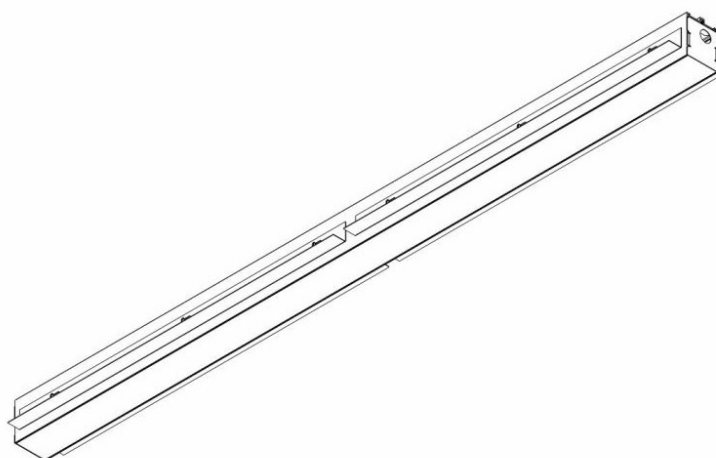

ELEGANTE SYSTEM LED S 1123MM 2400LM OPAL DALI IP44 830 (30W)

DETAILED CARD

TECHNICAL PARAMETERS

Index:	388415
Ingress protection:	IP44/20
Impact resistance:	IK04
Nominal power [W]:	30
Luminous flux [lm]*:	2400
Colour temperature [K]:	3000
SDCM:	≤ 3
Energy efficiency class:	F
Material of the body:	aluminium
Colour of the body:	silver

CHARACTERISTICS

ELEGANTE LED SYSTEM is a modern office fixture designed for flush mounting. It provides a combination of high light parameters and a modern decorative effect. The optical design has been designed using an iridescent diaphragm with high permeability and uniform light distribution. Available system switches allow for the design of concealed light lines in various configurations (T, X, L). The advantage of the system's roofs is the lampshade without connections to max. length 25m.