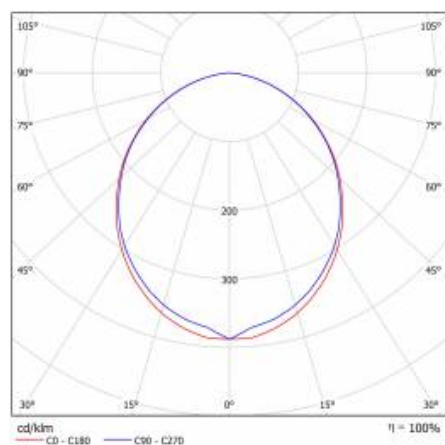

ELEGANTE SYSTEM LED S 1123MM 2400LM OPAL DALI IP44 830 (30W)

DETAILED CARD

TECHNICAL PARAMETERS TABLE

Light source:	LED module	Impact resistance:	IK04
Nominal power [W]:	30	Ingress protection:	IP44/20
Rated power of the luminaire [W]:	32.72	Mounting version:	recessed
Supply voltage [V]:	220-240	Working temperature [°C]:	from -20 to +35
Frequency [Hz]:	50 - 60	DIMM DALI:	yes
Source luminous flux [lm]*:	4608	Net weight [kg]:	2.200
Luminous flux [lm]:	2400	Gross weight [kg]:	2.600
Luminous efficacy [lm/W]:	73	Index:	388415
Energy efficiency class:	F	EAN:	5905963388415
Electrical protection class:	I	Category type:	systems
Colour temperature [K]:	3000	Version:	start module
Colour rendering index:	>80	Product line:	SYSTEM 30W/15W
SDCM:	≤ 3	LED lifespan L80B20 [h]:	73000
Power factor:	0.96	LED lifespan L90B10 [h]:	36000
LED lifespan L70B50 [h]:	115000	Light distribution type:	open space
Diffuser material:	PC	Kolejność:	A
Diffuser colour:	white	ETIM class:	EC000282
Material of the body:	aluminium	CE certificate:	244/2023
Colour of the body:	silver	Photobiological safety:	Risk Group 1 (no photobiological hazard under normal behavioral limitation)
Dimensions (H/W/T/S) [mm]:	1123/90/65	Warranty [years]:	5
Mounting dimensions [mm]:	1123/55	Manual:	Download PDF

LIGHT CURVES