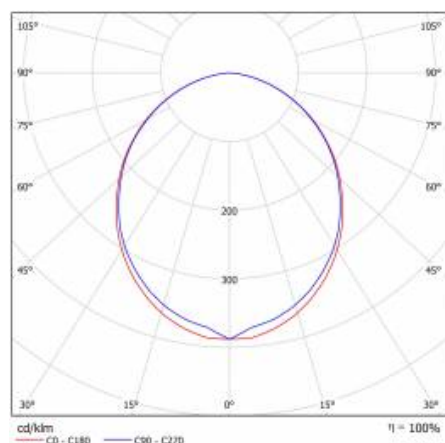

ELEGANTE SYSTEM LED S 1123MM 1400LM OPAL DALI IP44 840 (16W)

DETAILED CARD

TECHNICAL PARAMETERS TABLE

Light source:	LED module	Impact resistance:	IK04
Nominal power [W]:	16	Ingress protection:	IP44/20
Rated power of the luminaire [W]:	16.19	Mounting version:	recessed
Supply voltage [V]:	220-240	Working temperature [°C]:	from -20 to +35
Frequency [Hz]:	50 - 60	DIMM DALI:	yes
Source luminous flux [lm]*:	2446	Net weight [kg]:	2.200
Luminous flux [lm]:	1400	Gross weight [kg]:	2.600
Luminous efficacy [lm/W]:	86	Index:	388217
Energy efficiency class:	F	EAN:	5905963388217
Electrical protection class:	I	Category type:	systems
Colour temperature [K]:	4000	Version:	start module
Colour rendering index:	>80	Product line:	SYSTEM 16W/8W
SDCM:	≤ 3	LED lifespan L80B20 [h]:	73000
Power factor:	0.92	LED lifespan L90B10 [h]:	36000
LED lifespan L70B50 [h]:	115000	Light distribution type:	open space
Diffuser material:	PC	Kolejność:	A
Diffuser colour:	white	ETIM class:	EC000282
Material of the body:	aluminium	CE certificate:	244/2023
Colour of the body:	silver	Photobiological safety:	Risk Group 1 (no photobiological hazard under normal behavioral limitation)
Dimensions (H/W/T/S) [mm]:	1123/90/65	Warranty [years]:	5
Mounting dimensions [mm]:	1123/55	Manual:	Download PDF

LIGHT CURVES