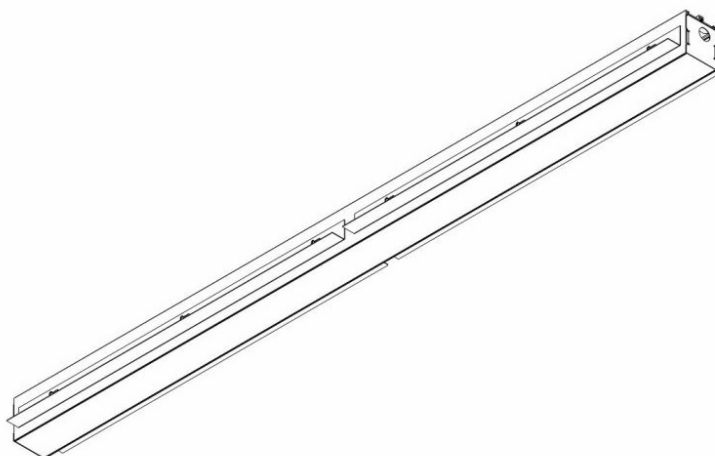

ELEGANTE SYSTEM LED S 1123MM 1400LM OPAL DALI IP44 840 (16W)

DETAILED CARD

TECHNICAL PARAMETERS

Index:	388217
Ingress protection:	IP44/20
Impact resistance:	IK04
Nominal power [W]:	16
Luminous flux [lm]*:	1400
Colour temperature [K]:	4000
SDCM:	≤ 3
Energy efficiency class:	F
Material of the body:	aluminium
Colour of the body:	silver

CHARACTERISTICS

ELEGANTE LED SYSTEM is a modern office fixture designed for flush mounting. It provides a combination of high light parameters and a modern decorative effect. The optical design has been designed using an iridescent diaphragm with high permeability and uniform light distribution. Available system switches allow for the design of concealed light lines in various configurations (T, X, L). The advantage of the system's roofs is the lampshade without connections to max. length 25m.