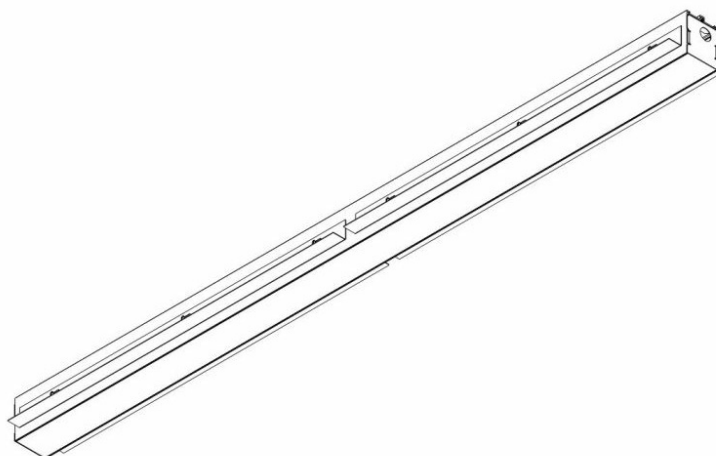

ELEGANTE SYSTEM LED S 1123MM 1400LM OPAL DALI IP44 830 (16W)

DETAILED CARD

TECHNICAL PARAMETERS

Index:	388538
Ingress protection:	IP44/20
Impact resistance:	IK04
Nominal power [W]:	16
Luminous flux [lm]*:	1400
Colour temperature [K]:	3000
SDCM:	≤ 3
Energy efficiency class:	F
Material of the body:	aluminium
Colour of the body:	silver

CHARACTERISTICS

ELEGANTE LED SYSTEM is a modern office fixture designed for flush mounting. It provides a combination of high light parameters and a modern decorative effect. The optical design has been designed using an iridescent diaphragm with high permeability and uniform light distribution. Available system switches allow for the design of concealed light lines in various configurations (T, X, L). The advantage of the system's roofs is the lampshade without connections to max. length 25m.