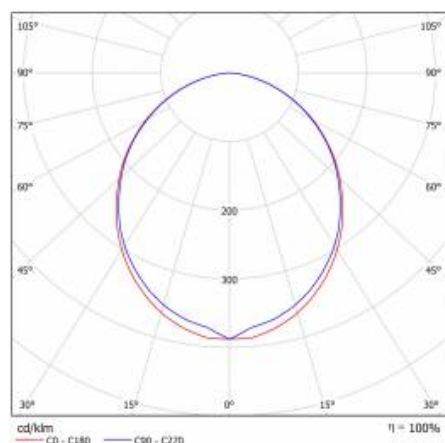

ELEGANTE SYSTEM LED S 1123MM 1400LM OPAL DALI IP44 830 (16W)

DETAILED CARD

TECHNICAL PARAMETERS TABLE

Light source:	LED module	Impact resistance:	IK04
Nominal power [W]:	16	Ingress protection:	IP44/20
Rated power of the luminaire [W]:	16.19	Mounting version:	recessed
Supply voltage [V]:	220-240	Working temperature [°C]:	from -20 to +35
Frequency [Hz]:	50 - 60	DIMM DALI:	yes
Source luminous flux [lm]*:	2446	Net weight [kg]:	2.200
Luminous flux [lm]:	1400	Gross weight [kg]:	2.600
Luminous efficacy [lm/W]:	86	Index:	388538
Energy efficiency class:	F	EAN:	5905963388538
Electrical protection class:	I	Category type:	systems
Colour temperature [K]:	3000	Version:	start module
Colour rendering index:	>80	Product line:	SYSTEM 16W/8W
SDCM:	≤ 3	LED lifespan L80B20 [h]:	73000
Power factor:	0.92	LED lifespan L90B10 [h]:	36000
LED lifespan L70B50 [h]:	115000	Light distribution type:	open space
Diffuser material:	PC	Kolejność:	A
Diffuser colour:	white	ETIM class:	EC000282
Material of the body:	aluminium	CE certificate:	244/2023
Colour of the body:	silver	Photobiological safety:	Risk Group 1 (no photobiological hazard under normal behavioral limitation)
Dimensions (H/W/T/S) [mm]:	1123/90/65	Warranty [years]:	5
Mounting dimensions [mm]:	1123/55	Manual:	Download PDF

LIGHT CURVES