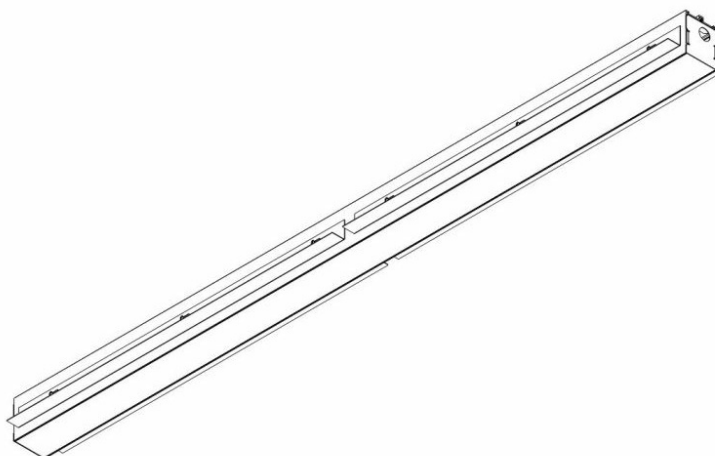

ELEGANTE SYSTEM LED S 1123MM 1400LM OPAL DALI IP44 830 (16W)

DETAILED CARD

TECHNICAL PARAMETERS

Index:	388538
Ingress protection:	IP44/20
Impact resistance:	IK04
Nominal power [W]:	16
Luminous flux [lm]*:	1400
Colour temperature [K]:	3000
SDCM:	≤ 3
Energy efficiency class:	F
Material of the body:	aluminium
Colour of the body:	silver

CHARACTERISTICS

ELEGANTE LED SYSTEM is a modern office fixture designed for flush mounting. It provides a combination of high light parameters and a modern decorative effect. The optical design has been designed using an iridescent diaphragm with high permeability and uniform light distribution. Available system switches allow for the design of concealed light lines in various configurations (T, X, L). The advantage of the system's roofs is the lampshade without connections to max. length 25m.