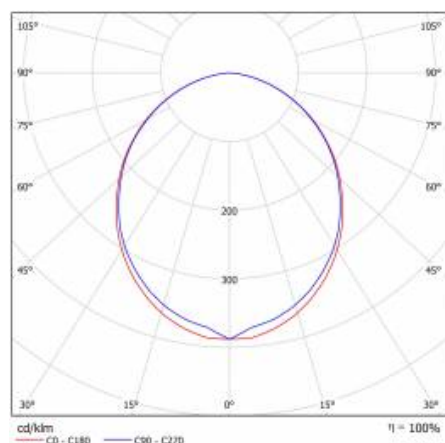

ELEGANTE SYSTEM LED M 1123MM 1400LM OPAL DALI IP44 830 (16W)

DETAILED CARD

TECHNICAL PARAMETERS TABLE

Light source:	LED module	Ingress protection:	IP44/20
Nominal power [W]:	16	Mounting version:	recessed
Rated power of the luminaire [W]:	16.19	Working temperature [°C]:	from -20 to +35
Supply voltage [V]:	220-240	DIMM DALI:	yes
Frequency [Hz]:	50 - 60	Through wiring:	5x2.5
Source luminous flux [lm]*:	2446	Net weight [kg]:	2.400
Luminous flux [lm]:	1400	Gross weight [kg]:	2.800
Luminous efficacy [lm/W]:	86	Index:	388545
Energy efficiency class:	F	EAN:	5905963388545
Electrical protection class:	I	Category type:	systems
Colour temperature [K]:	3000	Version:	middle module
Colour rendering index:	>80	Product line:	SYSTEM 16W/8W
SDCM:	≤ 3	LED lifespan L80B20 [h]:	73000
Power factor:	0.92	LED lifespan L90B10 [h]:	36000
LED lifespan L70B50 [h]:	115000	Light distribution type:	open space
Diffuser material:	PC	Kolejność:	B
Diffuser colour:	white	ETIM class:	EC000282
Material of the body:	aluminium	CE certificate:	244/2023
Colour of the body:	silver	Photobiological safety:	Risk Group 1 (no photobiological hazard under normal behavioral limitation)
Dimensions (H/W/T/S) [mm]:	1123/90/65	Warranty [years]:	5
Mounting dimensions [mm]:	1123/55	Manual:	Download PDF
Impact resistance:	IK04		

LIGHT CURVES