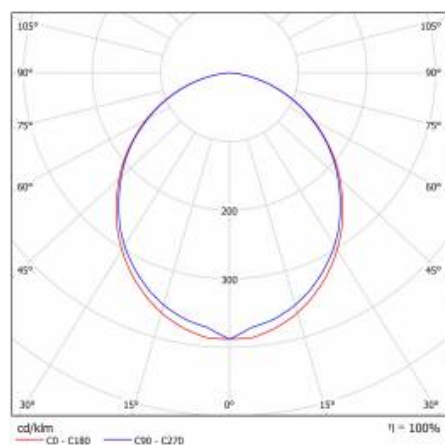

ELEGANTE SYSTEM LED M 1123MM 1400LM OPAL DALI IP44 830 (16W)

DETAILED CARD

TECHNICAL PARAMETERS TABLE

Light source:	LED module	Ingress protection:	IP44/20
Nominal power [W]:	16	Mounting version:	recessed
Rated power of the luminaire [W]:	16.19	Working temperature [°C]:	from -20 to +35
Supply voltage [V]:	220-240	DIMM DALI:	yes
Frequency [Hz]:	50 - 60	Through wiring:	5x2.5
Source luminous flux [lm]*:	2446	Net weight [kg]:	2.400
Luminous flux [lm]:	1400	Gross weight [kg]:	2.800
Luminous efficacy [lm/W]:	86	Index:	388545
Energy efficiency class:	F	EAN:	5905963388545
Electrical protection class:	I	Category type:	systems
Colour temperature [K]:	3000	Version:	middle module
Colour rendering index:	>80	Product line:	SYSTEM 16W/8W
SDCM:	≤ 3	LED lifespan L80B20 [h]:	73000
Power factor:	0.92	LED lifespan L90B10 [h]:	36000
LED lifespan L70B50 [h]:	115000	Light distribution type:	open space
Diffuser material:	PC	Kolejność:	B
Diffuser colour:	white	ETIM class:	EC000282
Material of the body:	aluminium	CE certificate:	244/2023
Colour of the body:	silver	Photobiological safety:	Risk Group 1 (no photobiological hazard under normal behavioral limitation)
Dimensions (H/W/T/S) [mm]:	1123/90/65	Warranty [years]:	5
Mounting dimensions [mm]:	1123/55	Manual:	Download PDF
Impact resistance:	IK04		

LIGHT CURVES