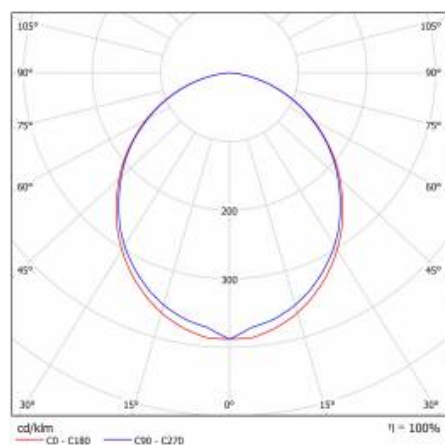

ELEGANTE SYSTEM LED E 1123MM 2400LM OPAL DALI IP44 840 (30W)

DETAILED CARD

TECHNICAL PARAMETERS TABLE

Light source:	LED module	Impact resistance:	IK04
Nominal power [W]:	30	Ingress protection:	IP44/20
Rated power of the luminaire [W]:	32.72	Mounting version:	recessed
Supply voltage [V]:	220-240	Working temperature [°C]:	from -20 to +35
Frequency [Hz]:	50 - 60	DIMM DALI:	yes
Source luminous flux [lm]*:	4608	Net weight [kg]:	2.200
Luminous flux [lm]:	2400	Gross weight [kg]:	2.600
Luminous efficacy [lm/W]:	73	Index:	388118
Energy efficiency class:	F	EAN:	5905963388118
Electrical protection class:	I	Category type:	systems
Colour temperature [K]:	4000	Version:	end module
Colour rendering index:	>80	Product line:	SYSTEM 30W/15W
SDCM:	≤ 3	LED lifespan L80B20 [h]:	73000
Power factor:	0.96	LED lifespan L90B10 [h]:	36000
LED lifespan L70B50 [h]:	115000	Light distribution type:	open space
Diffuser material:	PC	Kolejność:	C
Diffuser colour:	white	ETIM class:	EC000282
Material of the body:	aluminium	CE certificate:	244/2023
Colour of the body:	silver	Photobiological safety:	Risk Group 1 (no photobiological hazard under normal behavioral limitation)
Dimensions (H/W/T/S) [mm]:	1123/90/65	Warranty [years]:	5
Mounting dimensions [mm]:	1123/55	Manual:	Download PDF

LIGHT CURVES