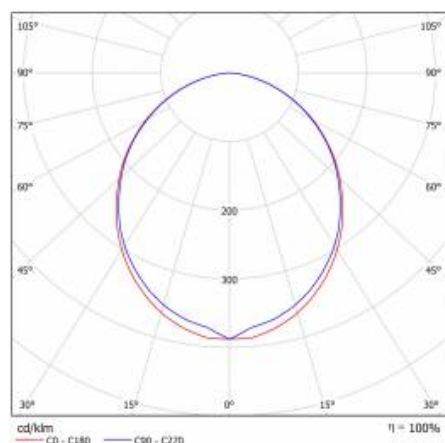

ELEGANTE SYSTEM LED E 1123MM 2400LM OPAL DALI IP44 830 (30W)

DETAILED CARD

TECHNICAL PARAMETERS TABLE

Light source:	LED module	Impact resistance:	IK04
Nominal power [W]:	30	Ingress protection:	IP44/20
Rated power of the luminaire [W]:	32.72	Mounting version:	recessed
Supply voltage [V]:	220-240	Working temperature [°C]:	from -20 to +35
Frequency [Hz]:	50 - 60	DIMM DALI:	yes
Source luminous flux [lm]*:	4608	Net weight [kg]:	2.200
Luminous flux [lm]:	2400	Gross weight [kg]:	2.600
Luminous efficacy [lm/W]:	73	Index:	388439
Energy efficiency class:	F	EAN:	5905963388439
Electrical protection class:	I	Category type:	systems
Colour temperature [K]:	3000	Version:	end module
Colour rendering index:	>80	Product line:	SYSTEM 30W/15W
SDCM:	≤ 3	LED lifespan L80B20 [h]:	73000
Power factor:	0.96	LED lifespan L90B10 [h]:	36000
LED lifespan L70B50 [h]:	115000	Light distribution type:	open space
Diffuser material:	PC	Kolejność:	C
Diffuser colour:	white	ETIM class:	EC000282
Material of the body:	aluminium	CE certificate:	244/2023
Colour of the body:	silver	Photobiological safety:	Risk Group 1 (no photobiological hazard under normal behavioral limitation)
Dimensions (H/W/T/S) [mm]:	1123/90/65	Warranty [years]:	5
Mounting dimensions [mm]:	1123/55	Manual:	Download PDF

LIGHT CURVES