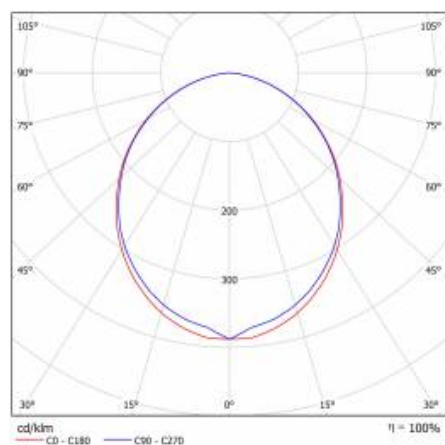

ELEGANTE SYSTEM LED E 1123MM 2400LM OPAL DALI IP44 830 (30W)

DETAILED CARD

TECHNICAL PARAMETERS TABLE

Light source:	LED module	Impact resistance:	IK04
Nominal power [W]:	30	Ingress protection:	IP44/20
Rated power of the luminaire [W]:	32.72	Mounting version:	recessed
Supply voltage [V]:	220-240	Working temperature [°C]:	from -20 to +35
Frequency [Hz]:	50 - 60	DIMM DALI:	yes
Source luminous flux [lm]*:	4608	Net weight [kg]:	2.200
Luminous flux [lm]:	2400	Gross weight [kg]:	2.600
Luminous efficacy [lm/W]:	73	Index:	388439
Energy efficiency class:	F	EAN:	5905963388439
Electrical protection class:	I	Category type:	systems
Colour temperature [K]:	3000	Version:	end module
Colour rendering index:	>80	Product line:	SYSTEM 30W/15W
SDCM:	≤ 3	LED lifespan L80B20 [h]:	73000
Power factor:	0.96	LED lifespan L90B10 [h]:	36000
LED lifespan L70B50 [h]:	115000	Light distribution type:	open space
Diffuser material:	PC	Kolejność:	C
Diffuser colour:	white	ETIM class:	EC000282
Material of the body:	aluminium	CE certificate:	244/2023
Colour of the body:	silver	Photobiological safety:	Risk Group 1 (no photobiological hazard under normal behavioral limitation)
Dimensions (H/W/T/S) [mm]:	1123/90/65	Warranty [years]:	5
Mounting dimensions [mm]:	1123/55	Manual:	Download PDF

LIGHT CURVES