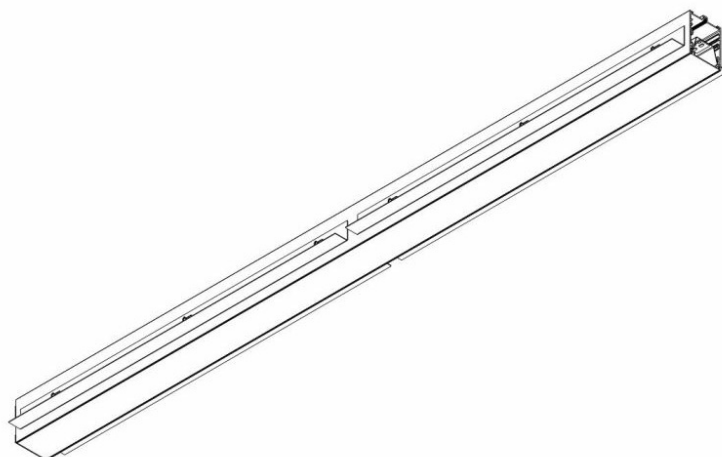

ELEGANTE SYSTEM LED E 1123MM 2400LM OPAL DALI IP44 830 (30W)

DETAILED CARD

TECHNICAL PARAMETERS

Index:	388439
Ingress protection:	IP44/20
Impact resistance:	IK04
Nominal power [W]:	30
Luminous flux [lm]*:	2400
Colour temperature [K]:	3000
SDCM:	≤ 3
Energy efficiency class:	F
Material of the body:	aluminium
Colour of the body:	silver

CHARACTERISTICS

ELEGANTE LED SYSTEM is a modern office fixture designed for flush mounting. It provides a combination of high light parameters and a modern decorative effect. The optical design has been designed using an iridescent diaphragm with high permeability and uniform light distribution. Available system switches allow for the design of concealed light lines in various configurations (T, X, L). The advantage of the system's roofs is the lampshade without connections to max. length 25m.