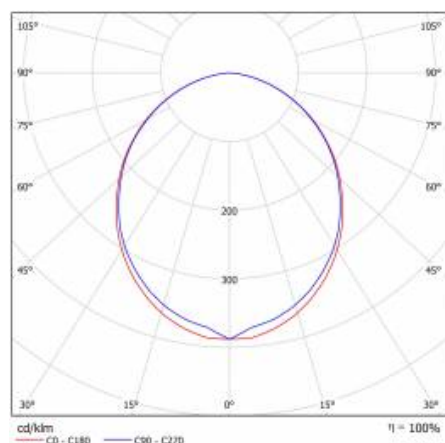

ELEGANTE SYSTEM LED E 1123MM 1400LM OPAL DALI IP44 840 (16W)

DETAILED CARD

TECHNICAL PARAMETERS TABLE

Light source:	LED module	Impact resistance:	IK04
Nominal power [W]:	16	Ingress protection:	IP44/20
Rated power of the luminaire [W]:	16.19	Mounting version:	recessed
Supply voltage [V]:	220-240	Working temperature [°C]:	from -20 to +35
Frequency [Hz]:	50 - 60	DIMM DALI:	yes
Source luminous flux [lm]*:	2446	Net weight [kg]:	2.200
Luminous flux [lm]:	1400	Gross weight [kg]:	2.600
Luminous efficacy [lm/W]:	86	Index:	388231
Energy efficiency class:	F	EAN:	5905963388231
Electrical protection class:	I	Category type:	systems
Colour temperature [K]:	4000	Version:	end module
Colour rendering index:	>80	Product line:	SYSTEM 16W/8W
SDCM:	≤ 3	LED lifespan L80B20 [h]:	73000
Power factor:	0.92	LED lifespan L90B10 [h]:	36000
LED lifespan L70B50 [h]:	115000	Light distribution type:	open space
Diffuser material:	PC	Kolejność:	C
Diffuser colour:	white	ETIM class:	EC000282
Material of the body:	aluminium	CE certificate:	244/2023
Colour of the body:	silver	Photobiological safety:	Risk Group 1 (no photobiological hazard under normal behavioral limitation)
Dimensions (H/W/T/S) [mm]:	1123/90/65	Warranty [years]:	5
Mounting dimensions [mm]:	1123/55	Manual:	Download PDF

LIGHT CURVES