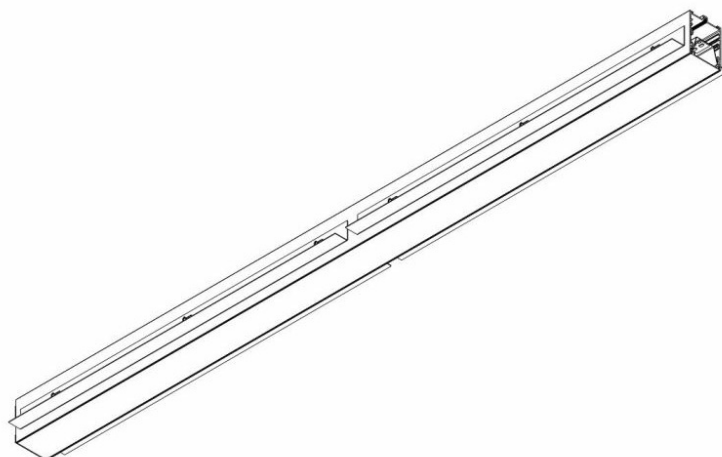

ELEGANTE SYSTEM LED E 1123MM 1400LM OPAL DALI IP44 840 (16W)

DETAILED CARD

TECHNICAL PARAMETERS

Index:	388231
Ingress protection:	IP44/20
Impact resistance:	IK04
Nominal power [W]:	16
Luminous flux [lm]*:	1400
Colour temperature [K]:	4000
SDCM:	≤ 3
Energy efficiency class:	F
Material of the body:	aluminium
Colour of the body:	silver

CHARACTERISTICS

ELEGANTE LED SYSTEM is a modern office fixture designed for flush mounting. It provides a combination of high light parameters and a modern decorative effect. The optical design has been designed using an iridescent diaphragm with high permeability and uniform light distribution. Available system switches allow for the design of concealed light lines in various configurations (T, X, L). The advantage of the system's roofs is the lampshade without connections to max. length 25m.

APPLICATION

The luminaire is dedicated for internal use. For use in office and commercial facilities, in particular in representative rooms.