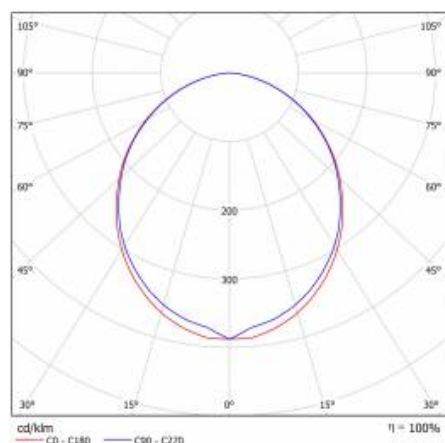

ELEGANTE SYSTEM LED E 1123MM 1400LM OPAL DALI IP44 830 (16W)

DETAILED CARD

TECHNICAL PARAMETERS TABLE

Light source:	LED module	Impact resistance:	IK04
Nominal power [W]:	16	Ingress protection:	IP44/20
Rated power of the luminaire [W]:	16.19	Mounting version:	recessed
Supply voltage [V]:	220-240	Working temperature [°C]:	from -20 to +35
Frequency [Hz]:	50 - 60	DIMM DALI:	yes
Source luminous flux [lm]*:	2446	Net weight [kg]:	2.200
Luminous flux [lm]:	1400	Gross weight [kg]:	2.600
Luminous efficacy [lm/W]:	86	Index:	388552
Energy efficiency class:	F	EAN:	5905963388552
Electrical protection class:	I	Category type:	systems
Colour temperature [K]:	3000	Version:	end module
Colour rendering index:	>80	Product line:	SYSTEM 16W/8W
SDCM:	≤ 3	LED lifespan L80B20 [h]:	73000
Power factor:	0.92	LED lifespan L90B10 [h]:	36000
LED lifespan L70B50 [h]:	115000	Light distribution type:	open space
Diffuser material:	PC	Kolejność:	C
Diffuser colour:	white	ETIM class:	EC000282
Material of the body:	aluminium	CE certificate:	244/2023
Colour of the body:	silver	Photobiological safety:	Risk Group 1 (no photobiological hazard under normal behavioral limitation)
Dimensions (H/W/T/S) [mm]:	1123/90/65	Warranty [years]:	5
Mounting dimensions [mm]:	1123/55	Manual:	Download PDF

LIGHT CURVES