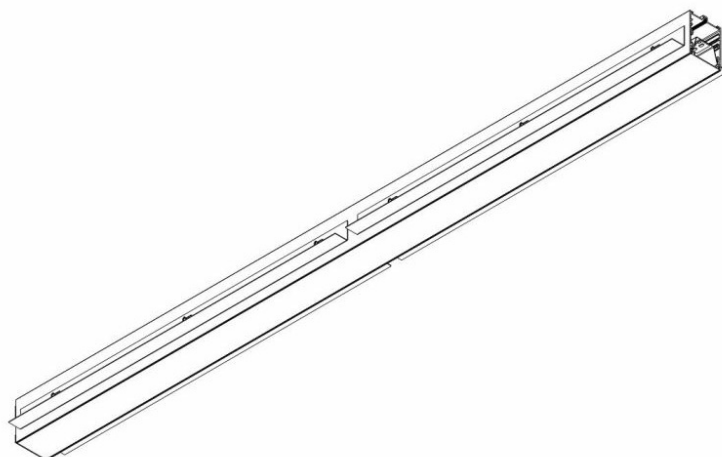

ELEGANTE SYSTEM LED E 1123MM 1400LM OPAL DALI IP44 830 (16W)

DETAILED CARD

TECHNICAL PARAMETERS

Index:	388552
Ingress protection:	IP44/20
Impact resistance:	IK04
Nominal power [W]:	16
Luminous flux [lm]*:	1400
Colour temperature [K]:	3000
SDCM:	≤ 3
Energy efficiency class:	F
Material of the body:	aluminium
Colour of the body:	silver

CHARACTERISTICS

ELEGANTE LED SYSTEM is a modern office fixture designed for flush mounting. It provides a combination of high light parameters and a modern decorative effect. The optical design has been designed using an iridescent diaphragm with high permeability and uniform light distribution. Available system switches allow for the design of concealed light lines in various configurations (T, X, L). The advantage of the system's roofs is the lampshade without connections to max. length 25m.