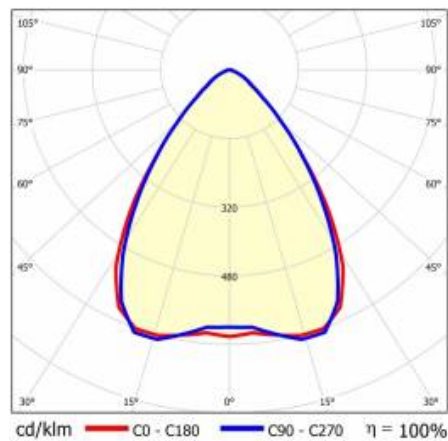

LINEA S LED 1172MM 15950LM 840 IP54 SW (91W)

DETAILED CARD

TECHNICAL PARAMETERS TABLE

Rated power of the luminaire [W]:	91	Diffuser colour:	transparent
Index:	590009	Material of the body:	coated sheet steel
Colour temperature [K]:	4000	Dimensions (H/W/T/S) [mm]:	1172/67/50
EAN:	5905963590009	Colour of the body:	RAL9010
Luminous flux [lm]:	15950	Impact resistance:	IK03
Light source:	LED	Ingress protection:	IP54
Energy efficiency class:	B	Mounting version:	surface, suspended
Supply voltage [V]:	220-240	Working temperature [°C]:	from -25 to +35
Frequency [Hz]:	50-60	Net weight [kg]:	1.500
Beam angle [°]:	80	LED lifespan L70B50 [h]:	196000
Light distribution type:	SW	LED lifespan L80B20 [h]:	123000
Luminous efficacy [lm/W]:	175	LED lifespan L90B10 [h]:	60000
Electrical protection class:	I	Warranty [years]:	5
Colour rendering index:	>80	CE certificate:	48/2024
SDCM:	≤ 3	HACCP:	852/2004
Diffuser material:	PC	Manual:	Download PDF
Diffuser type:	transparent	Photobiological safety:	Risk Group 1 (no photobiological hazard under normal behavioral limitation)

LIGHT CURVES