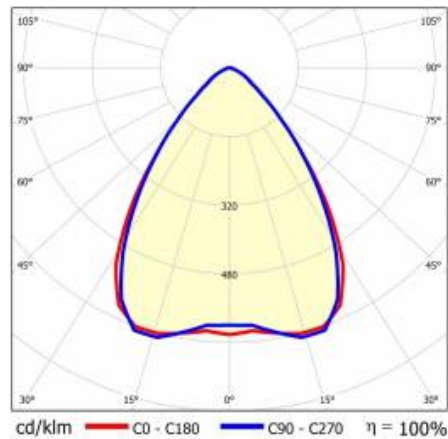

LINEA S LED 1172MM 10150LM 840 IP54 SW (57W)

DETAILED CARD

TECHNICAL PARAMETERS TABLE

Rated power of the luminaire [W]:	57	Diffuser colour:	transparent
Index:	590047	Material of the body:	coated sheet steel
Colour temperature [K]:	4000	Dimensions (H/W/T/S) [mm]:	1172/67/50
EAN:	5905963590047	Colour of the body:	RAL9010
Luminous flux [lm]:	10150	Impact resistance:	IK03
Light source:	LED	Ingress protection:	IP54
Energy efficiency class:	B	Mounting version:	surface, suspended
Supply voltage [V]:	220-240	Working temperature [°C]:	from -25 to +35
Frequency [Hz]:	50-60	Net weight [kg]:	1.500
Beam angle [°]:	80	LED lifespan L70B50 [h]:	196000
Light distribution type:	SW	LED lifespan L80B20 [h]:	123000
Luminous efficacy [lm/W]:	178	LED lifespan L90B10 [h]:	60000
Electrical protection class:	I	Warranty [years]:	5
Colour rendering index:	>80	CE certificate:	48/2024
SDCM:	≤ 3	HACCP:	852/2004
Diffuser material:	PC	Manual:	Download PDF
Diffuser type:	transparent	Photobiological safety:	Risk Group 1 (no photobiological hazard under normal behavioral limitation)

LIGHT CURVES