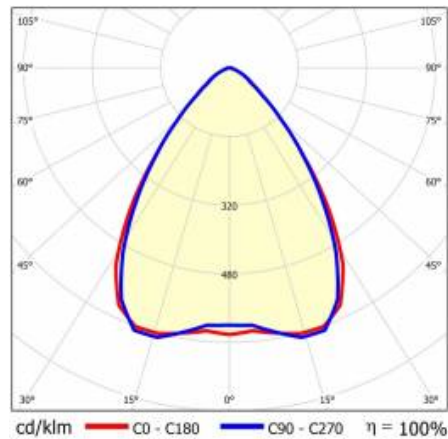

LINEA S LED 1760MM 18200LM 840 IP54 SW (107W)

DETAILED CARD

TECHNICAL PARAMETERS TABLE

Rated power of the luminaire [W]:	107	Diffuser colour:	transparent
Index:	590139	Material of the body:	coated sheet steel
Colour temperature [K]:	4000	Dimensions (H/W/T/S) [mm]:	1760/67/50
EAN:	5905963590139	Colour of the body:	RAL9010
Luminous flux [lm]:	18200	Impact resistance:	IK03
Light source:	LED	Ingress protection:	IP54
Energy efficiency class:	B	Mounting version:	surface, suspended
Supply voltage [V]:	220-240	Working temperature [°C]:	from -25 to +35
Frequency [Hz]:	50-60	Net weight [kg]:	1.900
Beam angle [°]:	80	LED lifespan L70B50 [h]:	196000
Light distribution type:	SW	LED lifespan L80B20 [h]:	123000
Luminous efficacy [lm/W]:	170	LED lifespan L90B10 [h]:	60000
Electrical protection class:	I	Warranty [years]:	5
Colour rendering index:	>80	CE certificate:	48/2024
SDCM:	≤ 3	HACCP:	852/2004
Diffuser material:	PC	Manual:	Download PDF
Diffuser type:	transparent	Photobiological safety:	Risk Group 1 (no photobiological hazard under normal behavioral limitation)

LIGHT CURVES