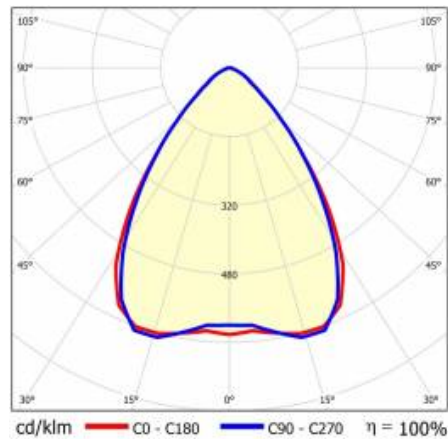

LINEA S LED 1760MM 10800LM 840 IP54 SW (63W)

DETAILED CARD

TECHNICAL PARAMETERS TABLE

Rated power of the luminaire [W]:	63	Diffuser colour:	transparent
Index:	590177	Material of the body:	coated sheet steel
Colour temperature [K]:	4000	Dimensions (H/W/T/S) [mm]:	1760/67/50
EAN:	5905963590177	Colour of the body:	RAL9010
Luminous flux [lm]:	10800	Impact resistance:	IK03
Light source:	LED	Ingress protection:	IP54
Energy efficiency class:	B	Mounting version:	surface, suspended
Supply voltage [V]:	220-240	Working temperature [°C]:	from -25 to +35
Frequency [Hz]:	50-60	Net weight [kg]:	1.900
Beam angle [°]:	80	LED lifespan L70B50 [h]:	196000
Light distribution type:	SW	LED lifespan L80B20 [h]:	123000
Luminous efficacy [lm/W]:	171	LED lifespan L90B10 [h]:	60000
Electrical protection class:	I	Warranty [years]:	5
Colour rendering index:	>80	CE certificate:	48/2024
SDCM:	≤ 3	HACCP:	852/2004
Diffuser material:	PC	Manual:	Download PDF
Diffuser type:	transparent	Photobiological safety:	Risk Group 1 (no photobiological hazard under normal behavioral limitation)

LIGHT CURVES