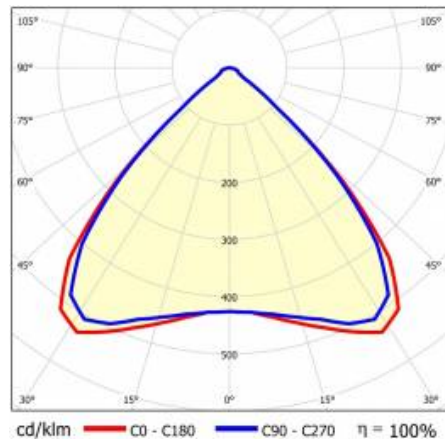

LINEA S LED 1172MM 10950LM 840 IP54 MW (61W)

DETAILED CARD

TECHNICAL PARAMETERS TABLE

Rated power of the luminaire [W]:	61	Diffuser colour:	transparent
Index:	590252	Material of the body:	coated sheet steel
Colour temperature [K]:	4000	Dimensions (H/W/T/S) [mm]:	1172/67/50
EAN:	5905963590252	Colour of the body:	RAL9010
Luminous flux [lm]:	10950	Impact resistance:	IK03
Light source:	LED	Ingress protection:	IP54
Energy efficiency class:	A	Mounting version:	surface, suspended
Supply voltage [V]:	220-240	Working temperature [°C]:	from -25 to +35
Frequency [Hz]:	50-60	Net weight [kg]:	1.500
Beam angle [°]:	90	LED lifespan L70B50 [h]:	196000
Light distribution type:	MW	LED lifespan L80B20 [h]:	123000
Luminous efficacy [lm/W]:	180	LED lifespan L90B10 [h]:	60000
Electrical protection class:	I	Warranty [years]:	5
Colour rendering index:	>80	CE certificate:	48/2024
SDCM:	≤ 3	HACCP:	852/2004
Diffuser material:	PC	Manual:	Download PDF
Diffuser type:	transparent	Photobiological safety:	Risk Group 1 (no photobiological hazard under normal behavioral limitation)

LIGHT CURVES