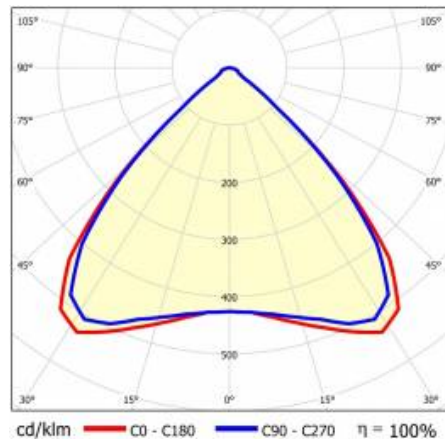

LINEA S LED 1760MM 12150LM 840 IP54 MW (70W)

DETAILED CARD

TECHNICAL PARAMETERS TABLE

Rated power of the luminaire [W]:	70	Diffuser colour:	transparent
Index:	590382	Material of the body:	coated sheet steel
Colour temperature [K]:	4000	Dimensions (H/W/T/S) [mm]:	1760/67/50
EAN:	5905963590382	Colour of the body:	RAL9010
Luminous flux [lm]:	12150	Impact resistance:	IK03
Light source:	LED	Ingress protection:	IP54
Energy efficiency class:	B	Mounting version:	surface, suspended
Supply voltage [V]:	220-240	Working temperature [°C]:	from -25 to +35
Frequency [Hz]:	50-60	Net weight [kg]:	1.900
Beam angle [°]:	90	LED lifespan L70B50 [h]:	196000
Light distribution type:	MW	LED lifespan L80B20 [h]:	123000
Luminous efficacy [lm/W]:	174	LED lifespan L90B10 [h]:	60000
Electrical protection class:	I	Warranty [years]:	5
Colour rendering index:	>80	CE certificate:	48/2024
SDCM:	≤ 3	HACCP:	852/2004
Diffuser material:	PC	Manual:	Download PDF
Diffuser type:	transparent	Photobiological safety:	Risk Group 1 (no photobiological hazard under normal behavioral limitation)

LIGHT CURVES