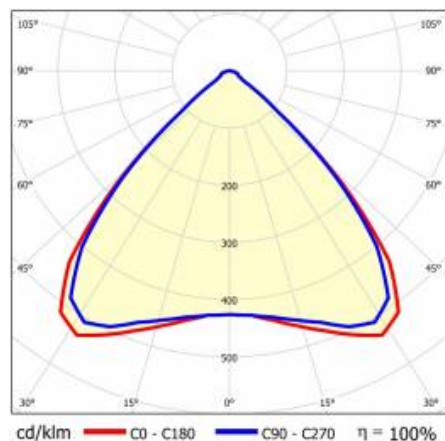

LINEA S LED 1760MM 6200LM 840 IP54 MW (35W)

DETAILED CARD

TECHNICAL PARAMETERS TABLE

Index:	590412	Dimensions (H/W/T/S) [mm]:	1760/67/50
EAN:	5905963590412	Impact resistance:	IK03
Light source:	LED	Ingress protection:	IP54
Rated power of the luminaire [W]:	35	Mounting version:	surface, suspended
Supply voltage [V]:	220-240	Working temperature [°C]:	from -25 to +35
Frequency [Hz]:	50-60	Net weight [kg]:	1.900
Luminous flux [lm]:	6200	LED lifespan L70B50 [h]:	196000
Luminous efficacy [lm/W]:	177	LED lifespan L80B10 [h]:	123000
Light distribution type:	MW	LED lifespan L90B10 [h]:	60000
Energy efficiency class:	B	Photobiological safety:	Risk Group 1 (no photobiological hazard under normal behavioral limitation)
Electrical protection class:	I	Warranty [years]:	5
Colour temperature [K]:	4000	CE certificate:	45/2025
Color rendering index (Ra) >:	80	ENEC Certificate:	0331/ENEC/23
SDCM:	3	HACCP:	852/2004
Beam angle [°]:	90	Manual:	Download PDF
Diffuser material:	PC	Environmental Product Declaration (EPD):	852/2025
Diffuser type:	transparent	Mark D:	yes
Diffuser colour:	transparent	ISO Certificates:	9001:2015, 14001:2015, 45001:2018, 50001:2018
Material of the body:	galvanized coated steel	Plik LDT:	Download
Colour of the body:	RAL9010		

LIGHT CURVES