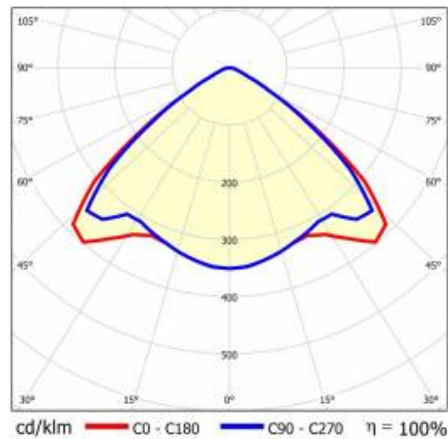

LINEA S LED 1172MM 15950LM 840 IP54 VW (91W)

DETAILED CARD

TECHNICAL PARAMETERS TABLE

Rated power of the luminaire [W]:	91	Diffuser colour:	transparent
Index:	590443	Material of the body:	coated sheet steel
Colour temperature [K]:	4000	Dimensions (H/W/T/S) [mm]:	1172/67/50
EAN:	5905963590443	Colour of the body:	RAL9010
Luminous flux [lm]:	15950	Impact resistance:	IK03
Light source:	LED	Ingress protection:	IP54
Energy efficiency class:	B	Mounting version:	surface, suspended
Supply voltage [V]:	220-240	Working temperature [°C]:	from -25 to +35
Frequency [Hz]:	50-60	Net weight [kg]:	1.500
Beam angle [°]:	105	LED lifespan L70B50 [h]:	196000
Light distribution type:	VW	LED lifespan L80B20 [h]:	123000
Luminous efficacy [lm/W]:	175	LED lifespan L90B10 [h]:	60000
Electrical protection class:	I	Warranty [years]:	5
Colour rendering index:	>80	CE certificate:	48/2024
SDCM:	≤ 3	HACCP:	852/2004
Diffuser material:	PC	Manual:	Download PDF
Diffuser type:	transparent	Photobiological safety:	Risk Group 1 (no photobiological hazard under normal behavioral limitation)

LIGHT CURVES