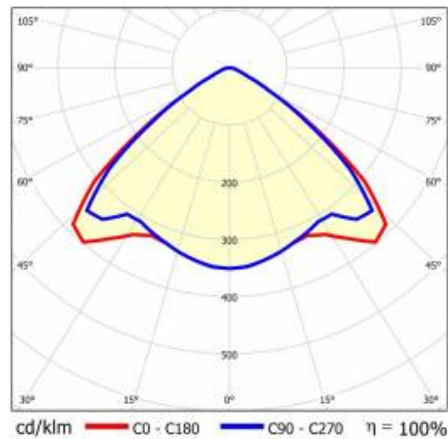

LINEA S LED 1172MM 8500LM 840 IP54 VW (47W)

DETAILED CARD

TECHNICAL PARAMETERS TABLE

Rated power of the luminaire [W]:	47	Diffuser colour:	transparent
Index:	590498	Material of the body:	coated sheet steel
Colour temperature [K]:	4000	Dimensions (H/W/T/S) [mm]:	1172/67/50
EAN:	5905963590498	Colour of the body:	RAL9010
Luminous flux [lm]:	8500	Impact resistance:	IK03
Light source:	LED	Ingress protection:	IP54
Energy efficiency class:	A	Mounting version:	surface, suspended
Supply voltage [V]:	220-240	Working temperature [°C]:	from -25 to +35
Frequency [Hz]:	50-60	Net weight [kg]:	1.500
Beam angle [°]:	105	LED lifespan L70B50 [h]:	196000
Light distribution type:	VW	LED lifespan L80B20 [h]:	123000
Luminous efficacy [lm/W]:	181	LED lifespan L90B10 [h]:	60000
Electrical protection class:	I	Warranty [years]:	5
Colour rendering index:	>80	CE certificate:	48/2024
SDCM:	≤ 3	HACCP:	852/2004
Diffuser material:	PC	Manual:	Download PDF
Diffuser type:	transparent	Photobiological safety:	Risk Group 1 (no photobiological hazard under normal behavioral limitation)

LIGHT CURVES