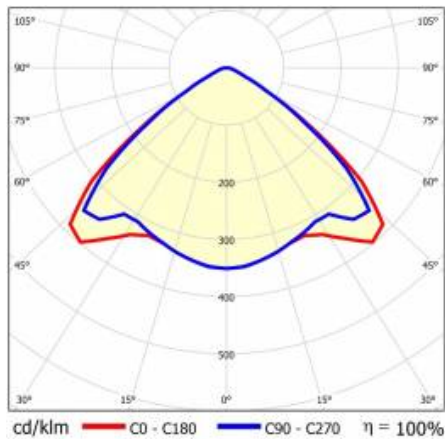

LINEA S LED 1172MM 16800LM 840 IP54 VW DALI (92W)

DETAILED CARD

TECHNICAL PARAMETERS TABLE

Index:	590672	Colour of the body:	RAL9010
EAN:	5905963590672	Dimensions (H/W/T/S) [mm]:	1172/67/50
Light source:	LED	Impact resistance:	IK03
Rated power of the luminaire [W]:	92	Ingress protection:	IP54
Supply voltage [V]:	220-240	Mounting version:	surface, suspended
Frequency [Hz]:	50-60	Working temperature [°C]:	from -25 to +35
Luminous flux [lm]:	16800	DIMM DALI:	yes
Luminous efficacy [lm/W]:	183	Net weight [kg]:	1.600
Light distribution type:	VW	LED lifespan L70B50 [h]:	196000
Energy efficiency class:	A	LED lifespan L80B20 [h]:	123000
Electrical protection class:	I	LED lifespan L90B10 [h]:	60000
Colour temperature [K]:	4000	Photobiological safety:	Risk Group 1 (no photobiological hazard under normal behavioral limitation)
Color rendering index (Ra) >:	80	Warranty [years]:	5
SDCM:	3	CE certificate:	45/2025
Beam angle [°]:	105	ENEC Certificate:	0331/ENEC/23
Diffuser material:	PC	HACCP:	852/2004
Diffuser type:	transparent	Manual:	Download PDF
Diffuser colour:	transparent	Environmental Product Declaration (EPD):	852/2025
Material of the body:	galvanized coated steel	Pliik LDT:	Download

LIGHT CURVES