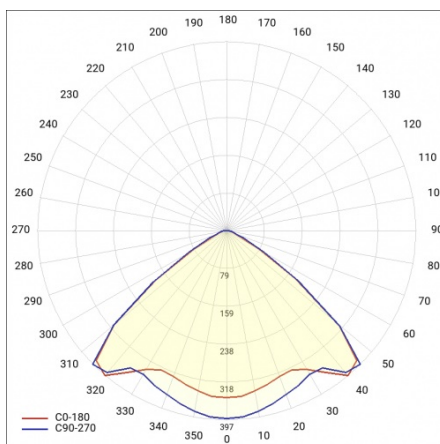

## TECHNICAL PARAMETERS TABLE

Rated power of the luminaire [W]:	18	Material of the body:	galvanized coated steel
Index:	590764	Dimensions (H/W/T/S) [mm]:	1172/67/50
Colour temperature [K]:	4000	Colour of the body:	RAL9010
EAN:	5905963590764	Impact resistance:	IK03
Luminous flux [lm]:	2700	Ingress protection:	IP54
Light source:	LED	Mounting version:	surface, suspended
Energy efficiency class:	C	Working temperature [°C]:	from -25 to +35
Supply voltage [V]:	220-240	Net weight [kg]:	1.600
DIMM DALI:	yes	LED lifespan L70B50 [h]:	196000
Frequency [Hz]:	50-60	LED lifespan L80B20 [h]:	123000
Beam angle [°]:	105	LED lifespan L90B10 [h]:	60000
Light distribution type:	VW	Photobiological safety:	Risk Group 1 (no photobiological hazard under normal behavioral limitation)
Luminous efficacy [lm/W]:	150	Warranty [years]:	5
Electrical protection class:	I	CE certificate:	<a href="#">48/2024</a>
Colour rendering index:	>80	ENEC Certificate:	<a href="#">0331/ENEC/23</a>
SDCM:	≤ 3	HACCP:	<a href="#">852/2004</a>
Diffuser material:	PC	Manual:	<a href="#">Download PDF</a>
Diffuser type:	transparent	Plik LDT:	<a href="#">Download</a>
Diffuser colour:	transparent		

## LIGHT CURVES