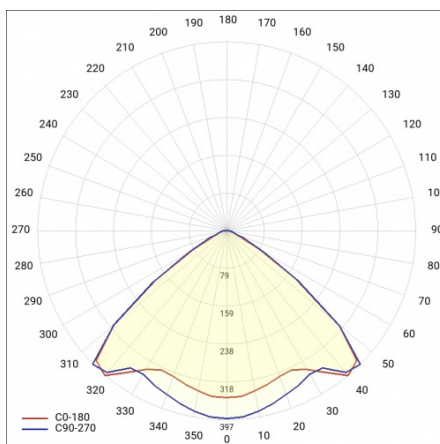

## TECHNICAL PARAMETERS TABLE

Rated power of the luminaire [W]:	139	Material of the body:	galvanized coated steel
Index:	590788	Dimensions (H/W/T/S) [mm]:	1760/67/50
Colour temperature [K]:	4000	Colour of the body:	RAL9010
EAN:	5905963590788	Impact resistance:	IK03
Luminous flux [lm]:	23100	Ingress protection:	IP54
Light source:	LED	Mounting version:	surface, suspended
Energy efficiency class:	B	Working temperature [°C]:	from -25 to +35
Supply voltage [V]:	220-240	Net weight [kg]:	2
DIMM DALI:	yes	LED lifespan L70B50 [h]:	196000
Frequency [Hz]:	50-60	LED lifespan L80B20 [h]:	123000
Beam angle [°]:	105	LED lifespan L90B10 [h]:	60000
Light distribution type:	VW	Photobiological safety:	Risk Group 1 (no photobiological hazard under normal behavioral limitation)
Luminous efficacy [lm/W]:	166	Warranty [years]:	5
Electrical protection class:	I	CE certificate:	<a href="#">48/2024</a>
Colour rendering index:	>80	ENEC Certificate:	<a href="#">0331/ENEC/23</a>
SDCM:	≤ 3	HACCP:	<a href="#">852/2004</a>
Diffuser material:	PC	Manual:	<a href="#">Download PDF</a>
Diffuser type:	transparent	Plik LDT:	<a href="#">Download</a>
Diffuser colour:	transparent		

## LIGHT CURVES