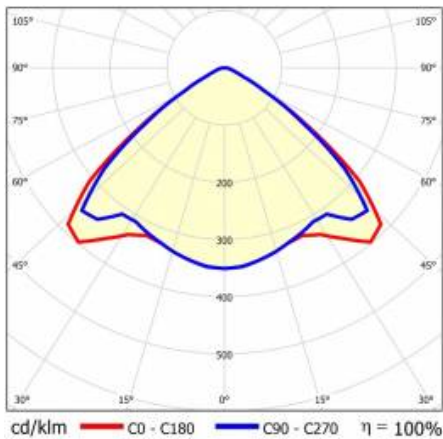

LINEA S LED 1760MM 23100LM 840 IP54 VW DALI (139W)

DETAILED CARD

TECHNICAL PARAMETERS TABLE

Rated power of the luminaire [W]:	139	Diffuser colour:	transparent
Index:	590788	Material of the body:	coated sheet steel
Colour temperature [K]:	4000	Dimensions (H/W/T/S) [mm]:	1760/67/50
EAN:	5905963590788	Colour of the body:	RAL9010
Luminous flux [lm]:	23100	Impact resistance:	IK03
Light source:	LED	Ingress protection:	IP54
Energy efficiency class:	B	Mounting version:	surface, suspended
Supply voltage [V]:	220-240	Working temperature [°C]:	from -25 to +35
DIMM DALI:	yes	Net weight [kg]:	2
Frequency [Hz]:	50-60	LED lifespan L70B50 [h]:	196000
Beam angle [°]:	105	LED lifespan L80B20 [h]:	123000
Light distribution type:	VW	LED lifespan L90B10 [h]:	60000
Luminous efficacy [lm/W]:	166	Photobiological safety:	Risk Group 1 (no photobiological hazard under normal behavioral limitation)
Electrical protection class:	I	Warranty [years]:	5
Colour rendering index:	>80	CE certificate:	48/2024
SDCM:	≤ 3	ENEC Certificate:	0331/ENEC/23
Diffuser material:	PC	HACCP:	852/2004
Diffuser type:	transparent	Manual:	Download PDF

LIGHT CURVES