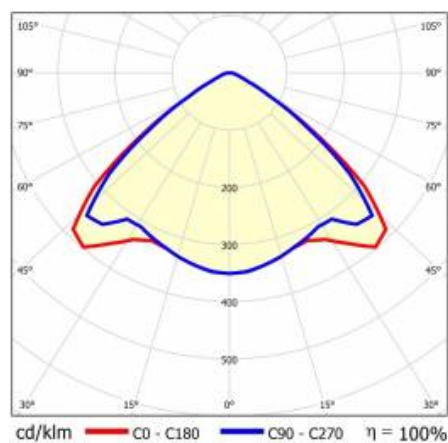

LINEA S LED 1760MM 21800LM 840 IP54 VW DALI (117W)

DETAILED CARD

TECHNICAL PARAMETERS TABLE

Index:	590795	Dimensions (H/W/T/S) [mm]:	1760/67/50
EAN:	5905963590795	Impact resistance:	IK03
Light source:	LED	Ingress protection:	IP54
Rated power of the luminaire [W]:	117	Mounting version:	surface, suspended
Supply voltage [V]:	220-240	Working temperature [°C]:	from -25 to +35
Frequency [Hz]:	50-60	DIMM DALI:	yes
Luminous flux [lm]:	21800	Net weight [kg]:	2
Luminous efficacy [lm/W]:	186	LED lifespan L70B50 [h]:	196000
Light distribution type:	VW	LED lifespan L80B10 [h]:	123000
Energy efficiency class:	A	LED lifespan L90B10 [h]:	60000
Electrical protection class:	I	Photobiological safety:	Risk Group 1 (no photobiological hazard under normal behavioral limitation)
Colour temperature [K]:	4000	Warranty [years]:	5
Color rendering index (Ra) >:	80	CE certificate:	45/2025
SDCM:	3	ENEC Certificate:	0331/ENEC/23
Beam angle [°]:	105	HACCP:	852/2004
Diffuser material:	PC	Manual:	Download PDF
Diffuser type:	transparent	Environmental Product Declaration (EPD):	852/2025
Diffuser colour:	transparent	Mark D:	yes
Material of the body:	galvanized coated steel	ISO Certificates:	9001:2015, 14001:2015, 45001:2018, 50001:2018
Colour of the body:	RAL9010	Pliik LDT:	Download

LIGHT CURVES