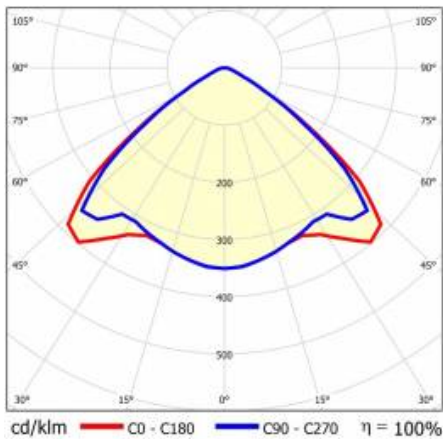

LINEA S LED 1760MM 18200LM 840 IP54 VW DALI (107W)

DETAILED CARD

TECHNICAL PARAMETERS TABLE

Rated power of the luminaire [W]:	107	Diffuser colour:	transparent
Index:	590801	Material of the body:	coated sheet steel
Colour temperature [K]:	4000	Dimensions (H/W/T/S) [mm]:	1760/67/50
EAN:	5905963590801	Colour of the body:	RAL9010
Luminous flux [lm]:	18200	Impact resistance:	IK03
Light source:	LED	Ingress protection:	IP54
Energy efficiency class:	B	Mounting version:	surface, suspended
Supply voltage [V]:	220-240	Working temperature [°C]:	from -25 to +35
DIMM DALI:	1	Net weight [kg]:	2
Frequency [Hz]:	50-60	LED lifespan L70B50 [h]:	196000
Beam angle [°]:	105	LED lifespan L80B20 [h]:	123000
Light distribution type:	VW	LED lifespan L90B10 [h]:	60000
Luminous efficacy [lm/W]:	170	Warranty [years]:	5
Electrical protection class:	I	CE certificate:	48/2024
Colour rendering index:	>80	HACCP:	852/2004
SDCM:	≤ 3	Manual:	Download PDF
Diffuser material:	PC	Photobiological safety:	Risk Group 1 (no photobiological hazard under normal behavioral limitation)
Diffuser type:	transparent		

LIGHT CURVES