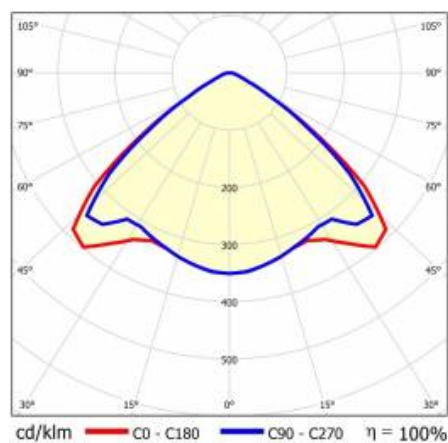

LINEA S LED 1760MM 17000LM 840 IP54 VW DALI (88W)

DETAILED CARD

TECHNICAL PARAMETERS TABLE

Index:	590818	Dimensions (H/W/T/S) [mm]:	1760/67/50
EAN:	5905963590818	Impact resistance:	IK03
Light source:	LED	Ingress protection:	IP54
Rated power of the luminaire [W]:	88	Mounting version:	surface, suspended
Supply voltage [V]:	220-240	Working temperature [°C]:	from -25 to +35
Frequency [Hz]:	50-60	DIMM DALI:	yes
Luminous flux [lm]:	17000	Net weight [kg]:	2
Luminous efficacy [lm/W]:	193	LED lifespan L70B50 [h]:	196000
Light distribution type:	VW	LED lifespan L80B10 [h]:	123000
Energy efficiency class:	A	LED lifespan L90B10 [h]:	60000
Electrical protection class:	I	Photobiological safety:	Risk Group 1 (no photobiological hazard under normal behavioral limitation)
Colour temperature [K]:	4000	Warranty [years]:	5
Color rendering index (Ra) >:	80	CE certificate:	45/2025
SDCM:	3	ENEC Certificate:	0331/ENEC/23
Beam angle [°]:	105	HACCP:	852/2004
Diffuser material:	PC	Manual:	Download PDF
Diffuser type:	transparent	Environmental Product Declaration (EPD):	852/2025
Diffuser colour:	transparent	Mark D:	yes
Material of the body:	galvanized coated steel	ISO Certificates:	9001:2015, 14001:2015, 45001:2018, 50001:2018
Colour of the body:	RAL9010	Pliik LDT:	Download

LIGHT CURVES