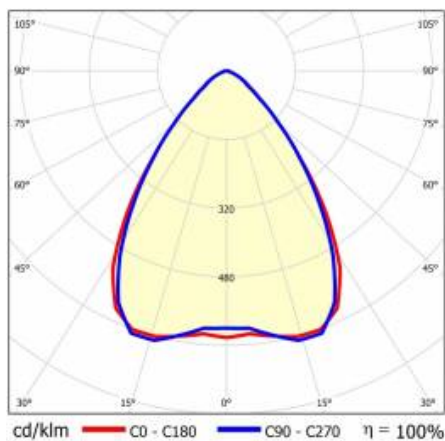

LINEA S LED 1760MM 13900LM 840 IP54 SW DALI (70W)

DETAILED CARD

TECHNICAL PARAMETERS TABLE

Index:	590955	Dimensions (H/W/T/S) [mm]:	1760/67/50
EAN:	5905963590955	Impact resistance:	IK03
Light source:	LED	Ingress protection:	IP54
Rated power of the luminaire [W]:	70	Mounting version:	surface, suspended
Supply voltage [V]:	220-240	Working temperature [°C]:	from -25 to +35
Frequency [Hz]:	50-60	DIMM DALI:	yes
Luminous flux [lm]:	13900	Net weight [kg]:	2
Luminous efficacy [lm/W]:	199	LED lifespan L70B50 [h]:	196000
Light distribution type:	SW	LED lifespan L80B10 [h]:	123000
Energy efficiency class:	A	LED lifespan L90B10 [h]:	60000
Electrical protection class:	I	Photobiological safety:	Risk Group 1 (no photobiological hazard under normal behavioral limitation)
Colour temperature [K]:	4000	Warranty [years]:	5
Color rendering index (Ra) >:	80	CE certificate:	45/2025
SDCM:	3	ENEC Certificate:	0331/ENEC/23
Beam angle [°]:	80	HACCP:	852/2004
Diffuser material:	PC	Manual:	Download PDF
Diffuser type:	transparent	Environmental Product Declaration (EPD):	852/2025
Diffuser colour:	transparent	Mark D:	yes
Material of the body:	galvanized coated steel	ISO Certificates:	9001:2015, 14001:2015, 45001:2018, 50001:2018
Colour of the body:	RAL9010	Pliik LDT:	Download

LIGHT CURVES